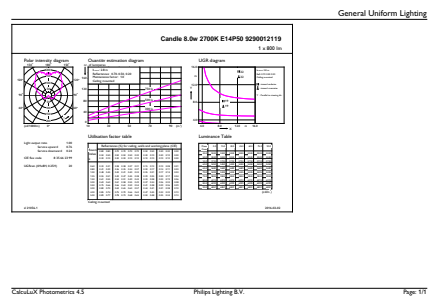

Product Data

Full product code	871869658067700
Order product name	MAS LEDlustre DT 8-60W P50 E14 827 CL
EAN/UPC - Product	8718696580677
Order code	929001211902
Numerator - Quantity Per Pack	1
Numerator - Packs per outer box	10
Material Nr. (12NC)	929001211902
Net Weight (Piece)	0.084 kg

Dimensional drawing

Candle WG EMEA 60W E14 P50

Product	D	C
MASTER LEDlustre DT 8-60W P50 E14 827 CL	50 mm	111 mm

Photometric data

MASTER LED candles and lusters