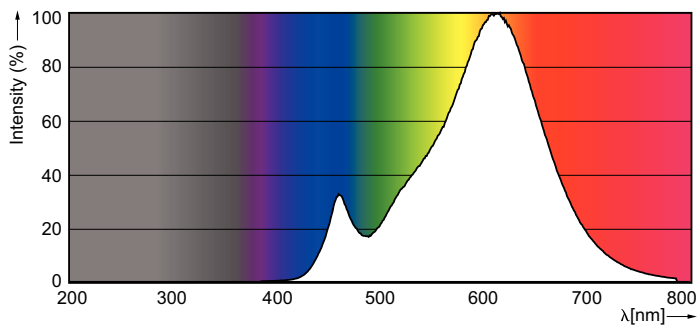

Product data

General Information	
Cap-Base	E14 [E14]
Nominal Lifetime (Nom)	25000 h
Switching Cycle	50000X
Technical Type	8-60W
Light Technical	
Color Code	822-827 [tunable warm white]
Luminous Flux (Nom)	806 lm
Luminous Flux (Rated) (Nom)	806 lm
Color Designation	Warm White (WW)
Correlated Color Temperature (Nom)	2200-2700 K
Luminous Efficacy (rated) (Nom)	100.00 lm/W
Color Consistency	<6
Color Rendering Index (Nom)	80

Dimensional drawing

Candle WG EMEA 60W E14 P50

Product	D	C
MASTER LEDlustre DT 8-60W P50 E14 827 CL	50 mm	111 mm

Photometric data

MASTER LED candles and lusters