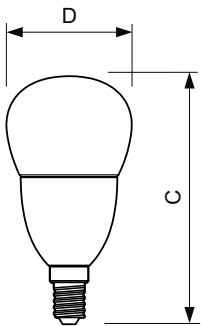

Dimensional drawing

Candle WG EMEA 60W E14 P50

Product	D	C
MASTER LEDlustre DT 8-60W P50 E14 827 CL	50 mm	111 mm

Photometric data

MASTER LED candles and lusters