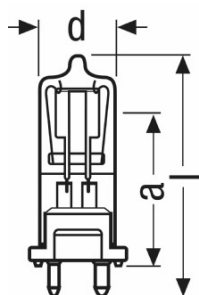

Product datasheet

Technical data

Electrical data

Nominal wattage	650 W
Nominal voltage	230 V

Light technical data

Luminous flux	16500 lm
Color temperature	3200 K

Dimensions & weight

Product line drawing

Base

Diameter	21.0 mm
Illuminated field	10.0*10.0 mm ² ¹⁾
Length	64.0 mm
Filament diameter	10.0 mm

¹⁾ With monoplane filament

Lifespan

Lifespan	50 h
----------	------

Additional product data

Base (standard designation)	GY9.5
Picto Projection	Yes

Product code	METEL code	SEG-No.	STK-Number	UK Org
4008321098498	OSRH64686	-	-	-

Product datasheet

Burning position

Logistical Data

Product code	Product description	Packaging unit (Pieces/Unit)	Dimensions (height x width x length)	Volume	Gross weight
4008321098498	64686 650 W 230 V	Folding carton box 1	42 mm x 42 mm x 111 mm	0.20 dm ³	33.00 g
4008321098504	64686 650 W 230 V	Shipping carton box 12	140 mm x 127 mm x 180 mm	3.20 dm ³	366.50 g