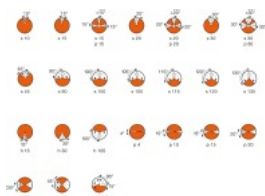

Product datasheet

Burning position

Logistical Data

Product code	Product description	Packaging unit (Pieces/Unit)	Dimensions (height x width x length)	Volume	Gross weight
4008321098498	64686 650 W 230 V	Folding carton box 1	42 mm x 42 mm x 111 mm	0.20 dm³	33.00 g
4008321098504	64686 650 W 230 V	Shipping carton box 12	140 mm x 127 mm x 180 mm	3.20 dm³	366.50 g

The mentioned product code describes the smallest quantity unit which can be ordered. One shipping unit can contain one or more single products. When placing an order, for the quantity please enter single or multiples of a shipping unit.

References / Links

For further information on pinch technology, please refer to the following brochure:
"A whole lotta shakin' goin' on!" New halogen lamps with quartz pinch technology. (122 W 100 DE 08/05)

Disclaimer

Subject to change without notice. Errors and omission excepted. Always make sure to use the most recent release.