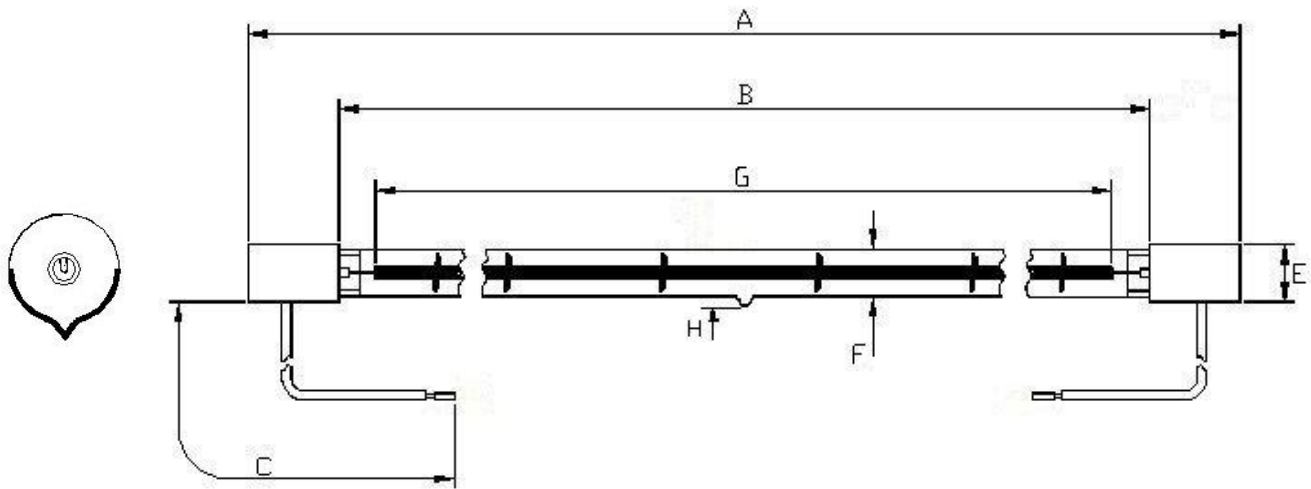

Victory Lighting Product Data Specification

Product Code: 64385050
Issue No: 1
Issue Date: 18 March 2014

Dimensions

A	1372±2	F	10.5
B	1332 nom	G	1270 Nom
C	300±5	H	5 Max

Technical Data

All dimensions in mm unless otherwise stated

Volts	380	Colour Temp K	2200
Watts	5000	Life Hrs	5000
Finish	Clear/refl coat	Burning Position	Horizontal
Cap	Sk15		

Cap: Cemented ceramic
Lead: PTFE insulated with crimp terminal
Lamp to be reflector coated same side as the Exhaust pip.