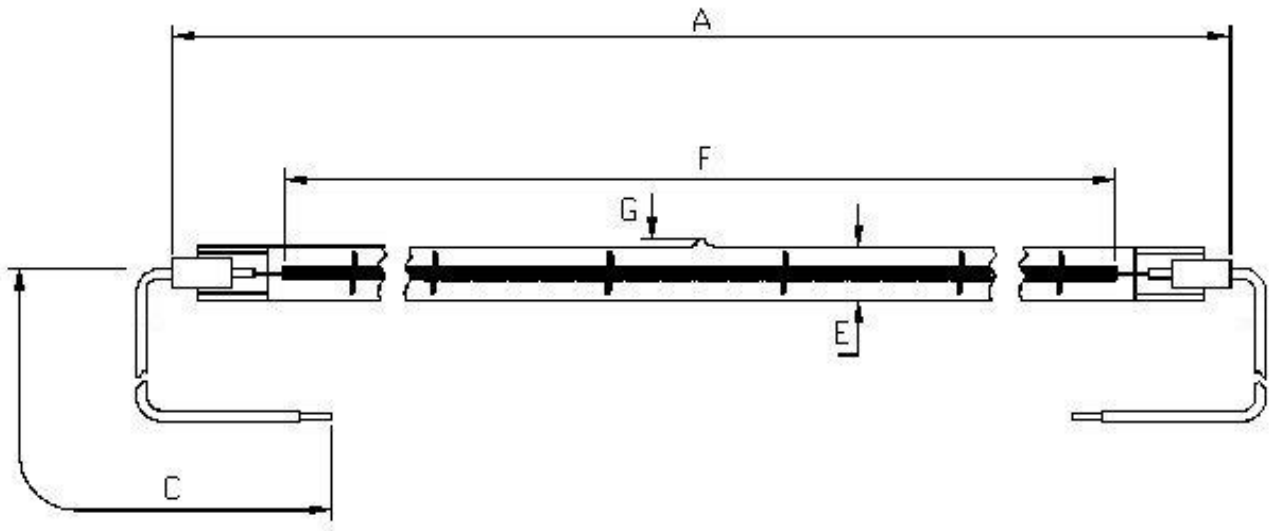

Victory Lighting Product Data Specification

Product Code: 64245029
Issue No: 1
Issue Date: 3 October 2007

Dimensions

A	233±2	E	10.5
C	140±5	F	160 Nom
		G	5 Max

Technical Data

All dimensions in mm unless otherwise stated

Volts	240	Colour Temp K	2450
Watts	500	Life Hrs	5000
Finish	Clear	Burning Position	Horizontal
Cap	R7s Ceramic		

Lead: PTFE insulated leads with Plain stripped ends

240V 500W IR Lamp	Authorised By
-------------------	---------------