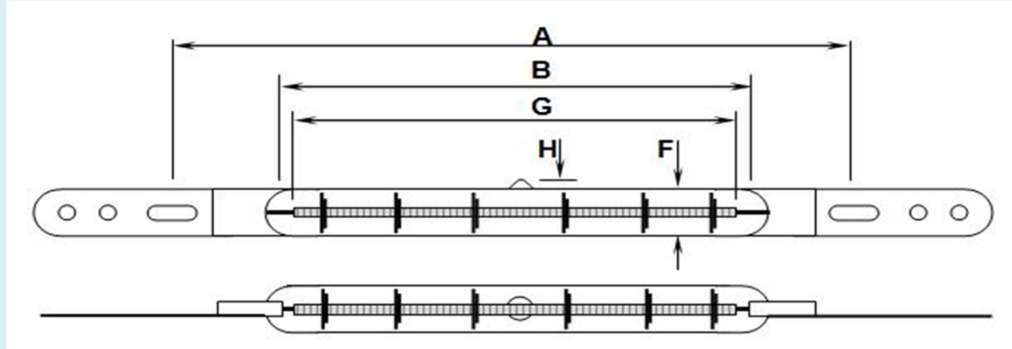

# Lamp Product Data Specification

**VICTORY**

Lamp Product Code: **6424207A**

Version No.: **2**

Issue Date: **19.03.2012**

Coating Coverage (where applic.) :-

**N/A**

Dimensions (in mm) :-

(Overall Length) A	370
(Inside Cap to Cap Length) B	306
(Lead Length) C	N/A
(Secondary Length) D	0
(UnHeated/Other Length) E	0
(Tube Dia) F	12
(Heat Length) G	280
(Pip Height) H	5 Max

Additional Data:

- Lamp stamped on envelope

Technical Data :-

Volts	240
Watts	2000
Finish	Gold
Cap	Metal Strap
Colour Temp. (°K)	TBA
Life (hrs)	5000
Burning Position	Universal
Leads	N/A
Termination	N/A

**IMPORTANT:** Please refer all enquiries to our offices for alternatives &/or changes.