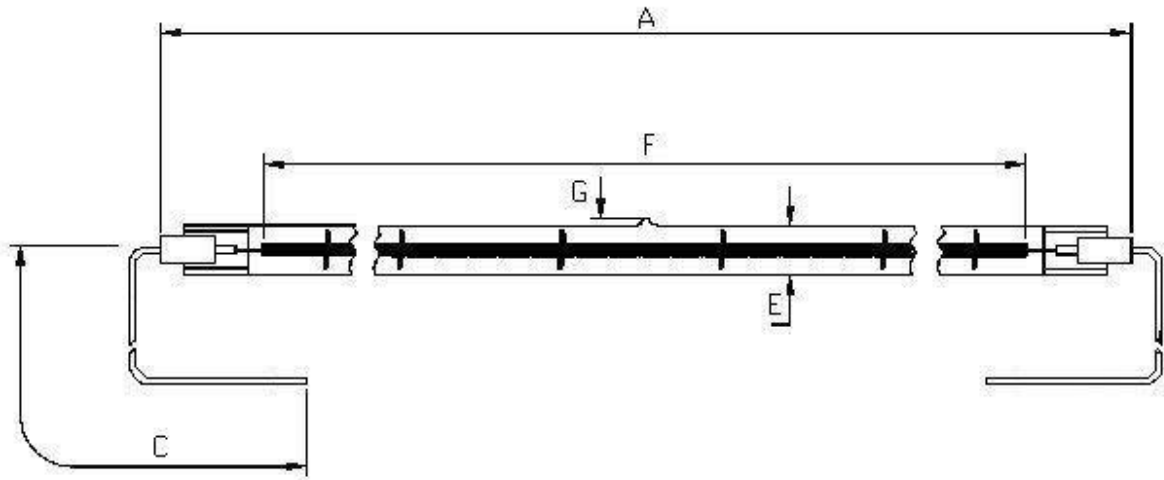

Victory Lighting Product Data Specification

Product Code: 6424162A
Issue No: 2
Issue Date: 04 January 2011

Dimensions

A	503±2	E	10.5
B		F	406 nom
C	140±5	G	1.5 max
D		H	

Technical Data

All dimensions in mm unless otherwise stated

Volts	240	Colour Temp	2400
Watts	1600	Life	5000
Lumen/Watt	4-6	Burning Position	Universal
Finish	Clear	Leads	Uninsulated
Cap	R7s cerm		

240v 1600w Clear IR Lamp

Authorised By