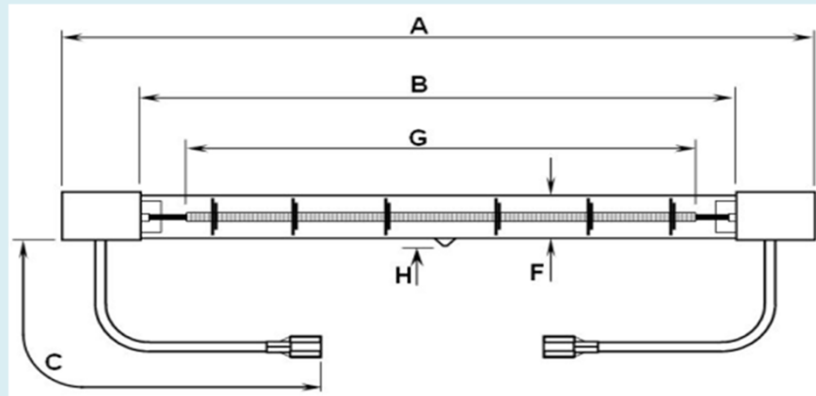

Lamp Product Data Specification

VICTORY

Lamp Product Code: **6424157H**

Version No.: **1 #**

Issue Date: **04.06.2014**

Coating Coverage (where applic.) :-

N/A

Dimensions (in mm) :-

(Overall Length) A	353
(Inside Cap to Cap Length) B	0
(Lead Length) C	600
(Secondary Length) D	0
(UnHeated/Other Length) E	0
(Tube Dia) F	12
(Heat Length) G	280
(Pip Height) H	5 Max

Additional Data:

Technical Data :-

Volts	240
Watts	1500
Finish	LG Gold
Cap	SK15
Colour Temp. (°K)	TBA
Life (hrs)	5000
Burning Position	Universal
Leads	0
Termination	Crimp Push-on

IMPORTANT: Please refer all enquiries to our offices for alternatives &/or changes.