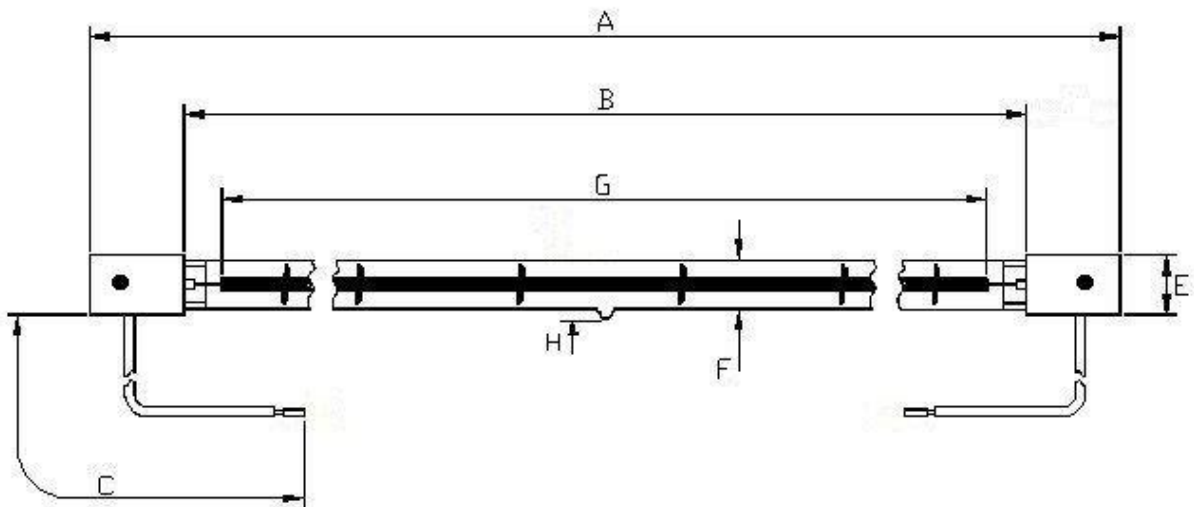

Victory Lighting Product Data Specification

Product Code: 6424157E
Issue No: 1
Issue Date: 27 November 2012

Dimensions

A	353±2	F	12.0
C	400±5		

Technical Data

All dimensions in mm unless otherwise stated

Volts	240	Life	5000
Watts	1500	Burning Position	Universal
Finish	Gold Coating	Leads	Double ins
Cap	Sk 15		

- Cap: ceramic flexi.
- Lead: Double insulated with crimp terminals.

240v 1500w Glare Reduction Lamp

Authorised By