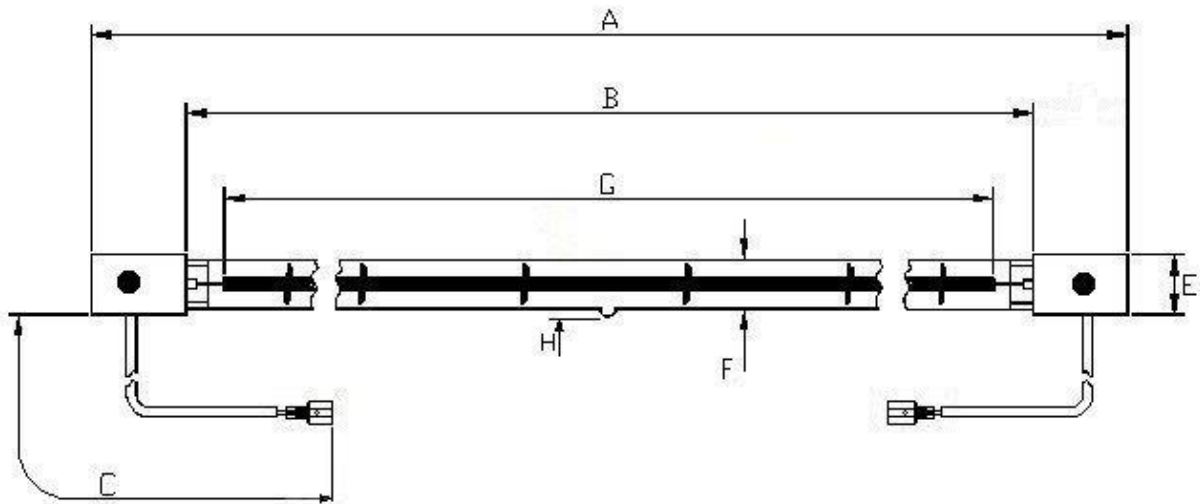

# Victory Lighting Product Data Specification

Product Code: 6424157A  
Issue No: 1  
Issue Date: 29 June 2011

## Dimensions

A	353±2	F	12.0
B	313 nom	G	280 Nom
C	550±5	H	5 Max

## Technical Data

All dimensions in mm unless otherwise stated

Volts	240	Colour Temp	n.a
Watts	1500	Life hrs	5000
Finish	Gold Coating	Burning Position	Universal
Cap	Sk 15		

Lead: PTFE insulated with silicon impregnated glass fibre sleeve with 6.3mm tab receptacle terminal.

Silicon seal to cap

Cap stamped Victory

240v 1500w Glare Reduction Lamp

Authorised By