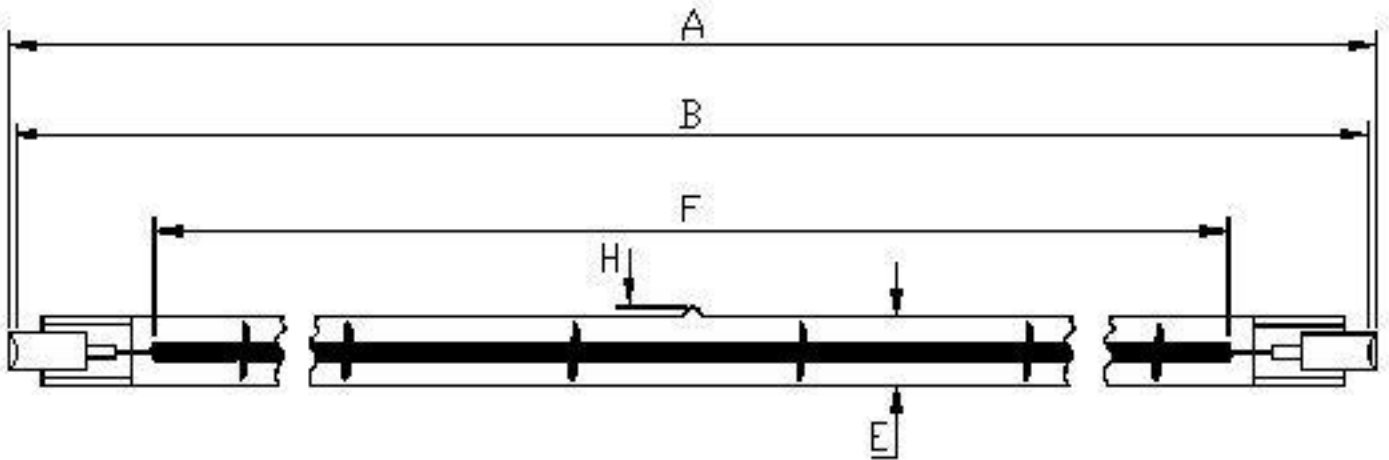

# Victory Lighting Product Data Specification

Product Code: 64241334  
Issue No: 1  
Issue Date: 8 November 2006

## Dimensions

A	254±2	E	12.5±0.5
B	250.2±2	F	180±5
		H	4 Max

All dimensions in mm unless otherwise stated

## Technical Data

Volts	240	Colour Temp	n.a.
Watts	1300	Life	1000
Finish	Ruby	Burning Position	Horizontal
Cap	R7s		

240v 1300w Ruby IR Lamp	Authorised By
-------------------------	---------------