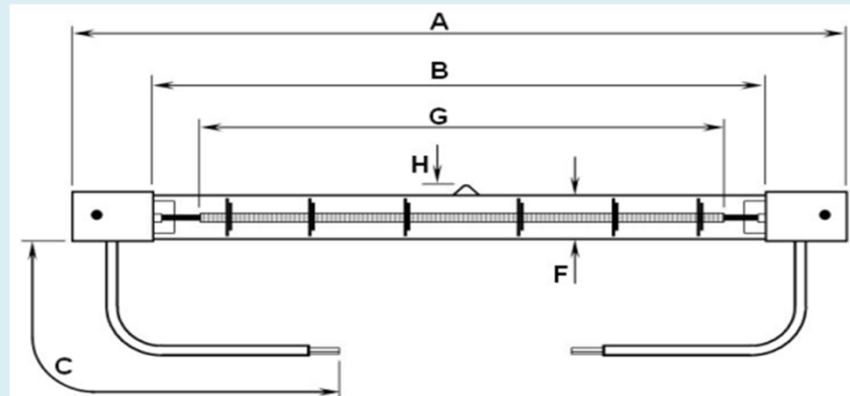

Lamp Product Data Specification

VICTORY

Lamp Product Code: **6424105G**

Version No.: **1**

Issue Date: **03.04.2014**

Coating Coverage (where applic.) :-

Dimensions (in mm) :-

(Overall Length) A	346
(Inside Cap to Cap Length) B	0
(Lead Length) C	1000
(Secondary Length) D	0
(UnHeated/Other Length) E	0
(Tube Dia) F	10.5
(Heat Length) G	270
(Pip Height) H	5 Max

Additional Data:

Technical Data :-

Volts	240
Watts	1000
Finish	Clear Reflective Coat
Cap	SK15
Colour Temp. (°K)	TBA
Life (hrs)	5000
Burning Position	Universal
Leads	0
Termination	Crimp Bootlace

IMPORTANT: Please refer all enquiries to our offices for alternatives &/or changes.