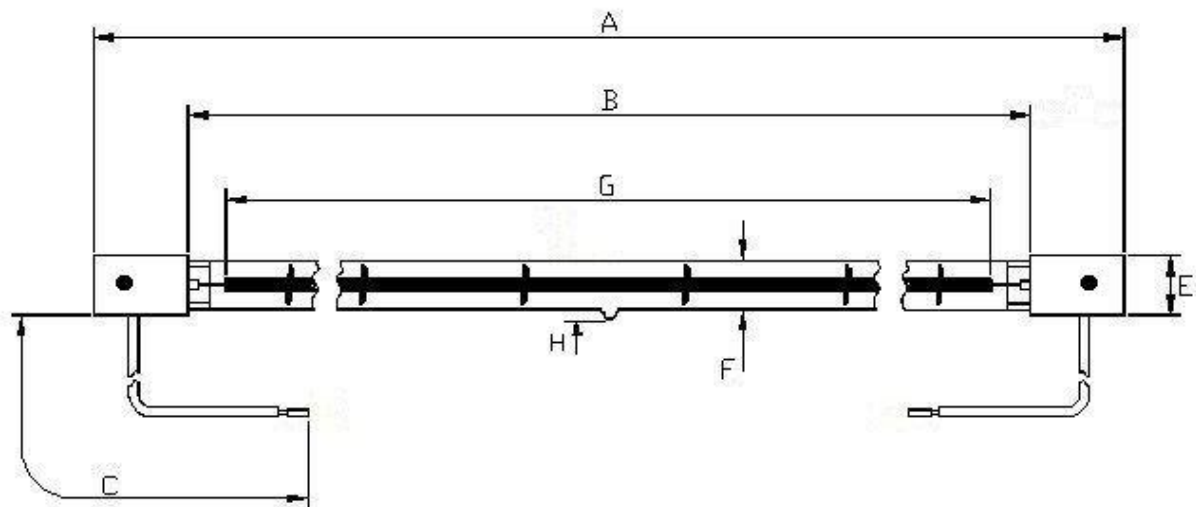

# Victory Lighting Product Data Specification

Product Code: 6423202E  
Issue No: 1  
Issue Date: 28 September 2009

## Dimensions

A	494±2	F	10.5
B	454 nom	G	405 Nom
C	300±5	H	4 Max

All dimensions in mm unless otherwise stated

## Technical Data

Volts	235	Colour Temp	2450
Watts	2000	Life	5000
Finish	Clear	Burning Position	Horizontal
Cap	Sk15		

Lead: PTFE insulated with Crimp terminals.

235v 2000w Clear IR Lamp	Authorised By
--------------------------	---------------