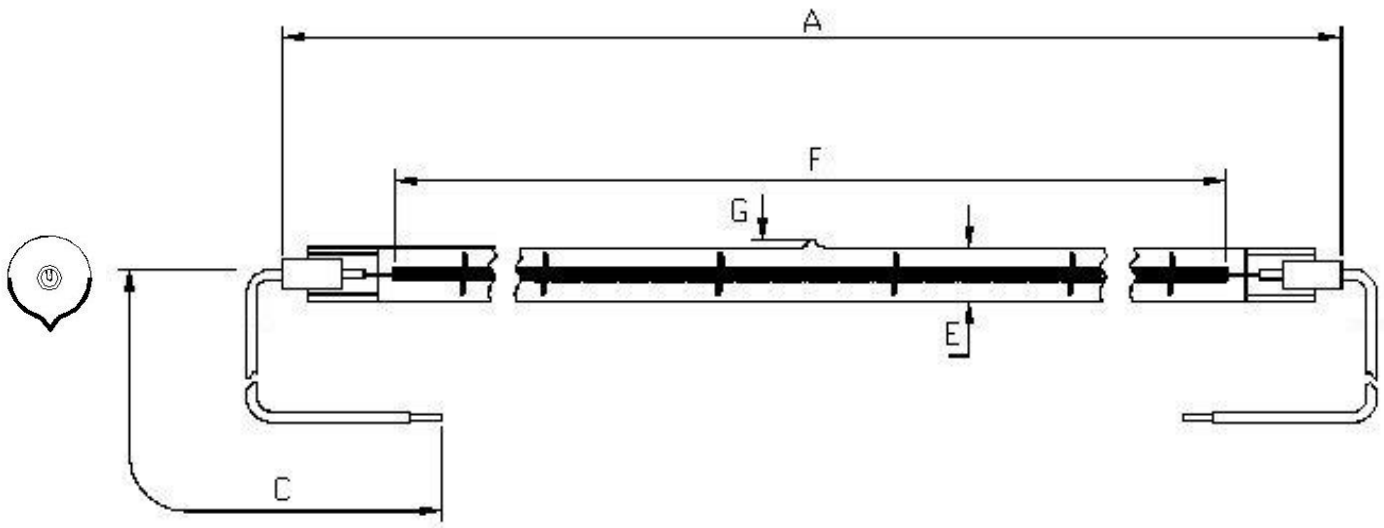

Lamp Product Data Specification

Product Code:	64231551
Issue No.:	1
Issue Date:	15/04/2015

Dimensions (in mm) :-			
A	450±2	E	10Max
B		F	365±5
C	400±5	G	4 max
D		H	

Technical Data :-			
Volts	230	Colour Temp	2500
Watts	1500	Life (hrs)	5000
Cap	R7s w/Leads	Burning Position	Horizontal
Finish	Clear/Refl Coating	Leads	PTFE