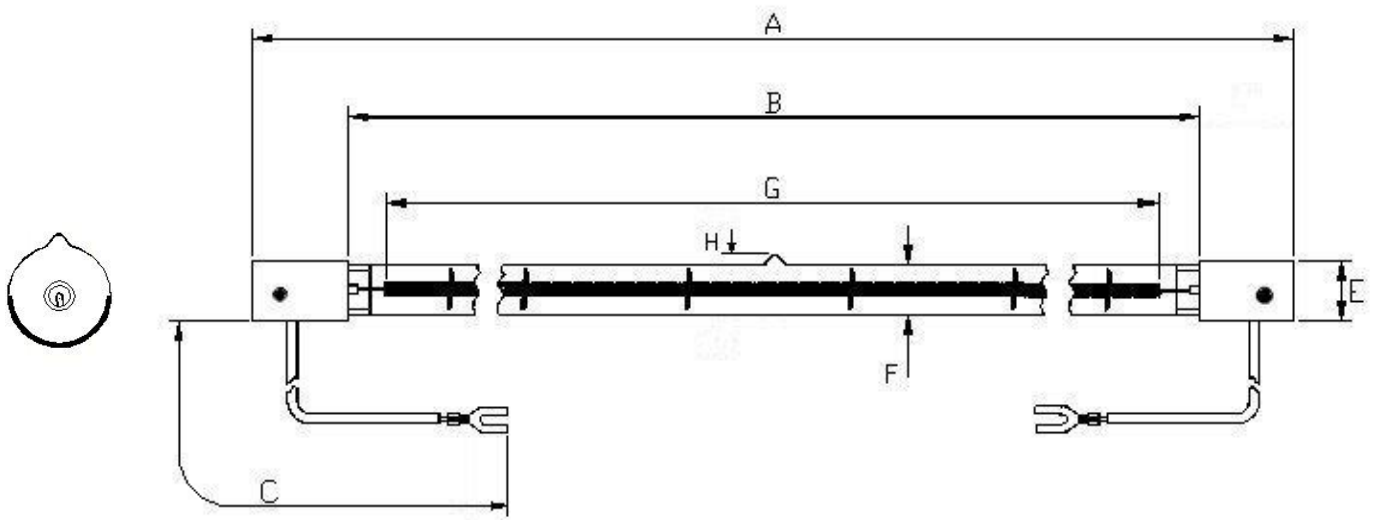

Victory Lighting Product Data Sheet

Product Code: 64231053
Issue No: 1
Issue Date: 3 May 2006

Dimensions

A	352±2	F	10.5
B	312±2	G	280 nom
C	300 ± 5	H	5 Max

All dimensions in mm unless otherwise stated

Technical Data

Volts	230	Colour Temp	2450
Watts	1000	Life	5000
Finish	Clear/refl coat	Burning Position	Horizontal
Cap	Sk15		

Lead: PTFE insulated with M4 fork terminal.

Lamp to be reflector coated same side as leads opposite the pip