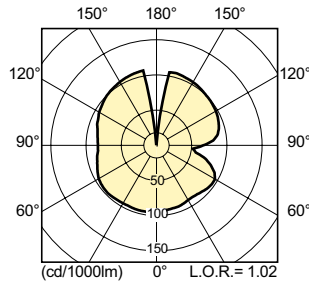

CDO-TT Plus 100W /828 E40