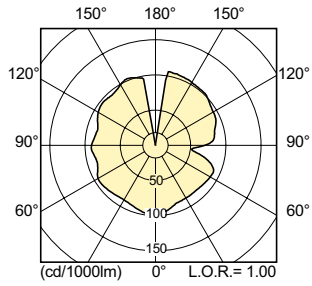

MASTER CityWhite CDO-TT

Order Code	Full Product Name	Bulb Shape	Order Code	Full Product Name	Bulb Shape
928082019235	MASTER CityWhite CDO-TT Plus 70W/828 E27	T35	928082319230	MASTER CityWhite CDO-TT Plus 250W/830 E40	T46
928082619230	MASTER CityWhite CDO-TT Plus 70W/942 E27	T35	928082419235	MASTER CityWhite CDO-TT Plus 50W/828 E27	T31
928082119231	MASTER CityWhite CDO-TT Plus 100W/828 E40	T46	928487500191	MASTER CityWhite CDO-TT Plus 250W/940 E40	T46
928082219231	MASTER CityWhite CDO-TT Plus 150W/828 E40	T46	928487500192	MASTER CityWhite CDO-TT Plus 250W/940 E40	T46
928082519230	MASTER CityWhite CDO-TT Plus 150W/942 E40	T46	928487600191	MASTER CityWhite CDO-TT Plus 250W/940 E39	T46

Light Distribution Diagrams

CDO-TT Plus 70W /828 E27