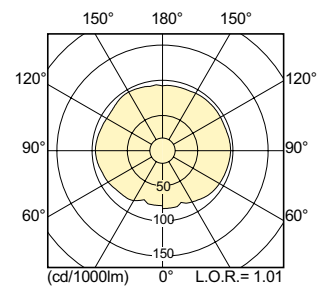

CDO-TT Plus 50W /828 E27