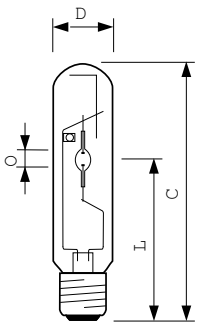

Product	D	O	L	C
MASTER CityWhite CDO-TT Plus 250W/940 E40	47 mm	12.30 mm	158 mm	255 mm
MASTER CityWhite CDO-TT Plus 250W/940 E27	47 mm	12.30 mm	158 mm	255 mm
MASTER CityWhite CDO-TT Plus 250W/830 E40	47 mm	12.1 mm	157 mm	257 mm
MASTER CityWhite CDO-TT Plus 150W/828 E40	47 mm	10 mm	132 mm	211 mm
MASTER CityWhite CDO-TT Plus 100W/828 E40	47 mm	8.5 mm	132 mm	211 mm
MASTER CityWhite CDO-TT Plus 150W/942 E40	46 mm	10 mm	132 mm	211 mm
MASTER CityWhite CDO-TT Plus 250W/940 E39	47 mm	12.30 mm	158 mm	255 mm