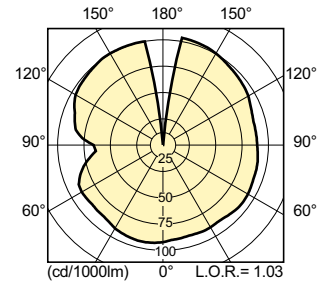

CDO-TT Plus 150W /828 E40