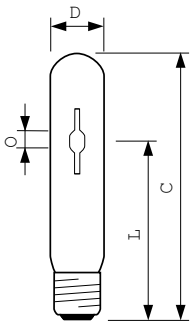

Product	D	O	L	C
MASTER CityWhite CDO-TT Plus 250W/940 E40	47 mm	12.30 mm	158 mm	255 mm
MASTER CityWhite CDO-TT Plus 250W/940 E27	47 mm	12.30 mm	158 mm	255 mm
MASTER CityWhite CDO-TT Plus 250W/830 E40	47 mm	12.1 mm	157 mm	257 mm
MASTER CityWhite CDO-TT Plus 150W/828 E40	47 mm	10 mm	132 mm	211 mm
MASTER CityWhite CDO-TT Plus 100W/828 E40	47 mm	8.5 mm	132 mm	211 mm
MASTER CityWhite CDO-TT Plus 150W/942 E40	46 mm	10 mm	132 mm	211 mm
MASTER CityWhite CDO-TT Plus 250W/940 E39	47 mm	12.30 mm	158 mm	255 mm