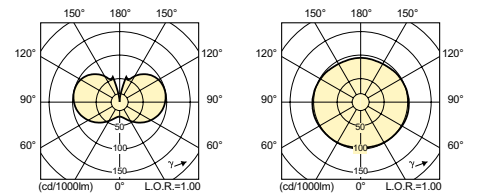

Light Distribution Diagrams

CDO-TT Plus 70W /828 E27

CDO-TT Plus 100W /828 E40

CDO-TT Plus 150W /828 E40

CDO-TT Plus 250W /828 E40 horizontal (HOR) burning

CDO-TT Plus 250W /830 E40 vertical base up (BU) burning