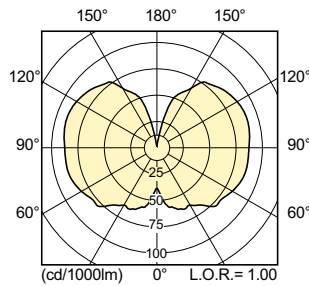

Light Distribution Diagrams

CDO-TT Plus 70W /828 E27

CDO-TT Plus 100W /828 E40

CDO-TT Plus 150W /828 E40

CDO-TT Plus 250W /828 E40 horizontal (HOR) burning

CDO-TT Plus 250W /830 E40 vertical base up (BU) burning