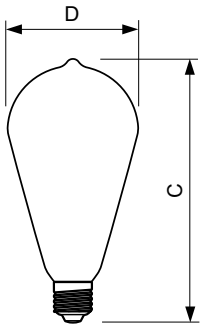

Material Nr. (12NC)	929001228502
Net Weight (Piece)	0.060 kg

Dimensional drawing

filament 7W-60W 720lm NAD 2700K E27D

Product	D	C
CLA LEDBulb D 7-55W ST64 E27 825 GOLD	64 mm	148 mm

Photometric data