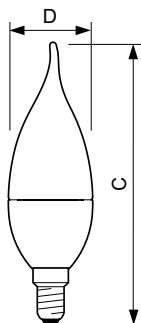

### Product data

General Information	
Cap base	E14 [ E14]
Red Dot Design Award winner mark	Reddot Design Award Winner 2016
Nominal lifetime (nom.)	25000 h
Switching cycle	50000X
Technical type	4-25W
Light Technical	
Colour code	822-827 [ tunable warm white]
Luminous flux (nom.)	250 lm
Luminous flux (rated) (nom.)	250 lm
Colour designation	Warm white (WW)

### Product Data

Full product code	871869645376600
Order product name	MASTER LEDcandle DT 4-25W E14 BA38 CL
EAN/UPC – product	8718696453766
Order code	45376600
Local Code	MLED3WCANDT14FL
Numerator – quantity per pack	1
Numerator – packs per outer box	10
Material no. (12NC)	929001139902
Net weight (piece)	0.063 kg

## Dimensional drawing

LED DT 4-25W E14 2200-2700K BA38 CL

Product	D	C
MASTER LEDcandle DT 4-25W E14 BA38 CL	38 mm	129 mm