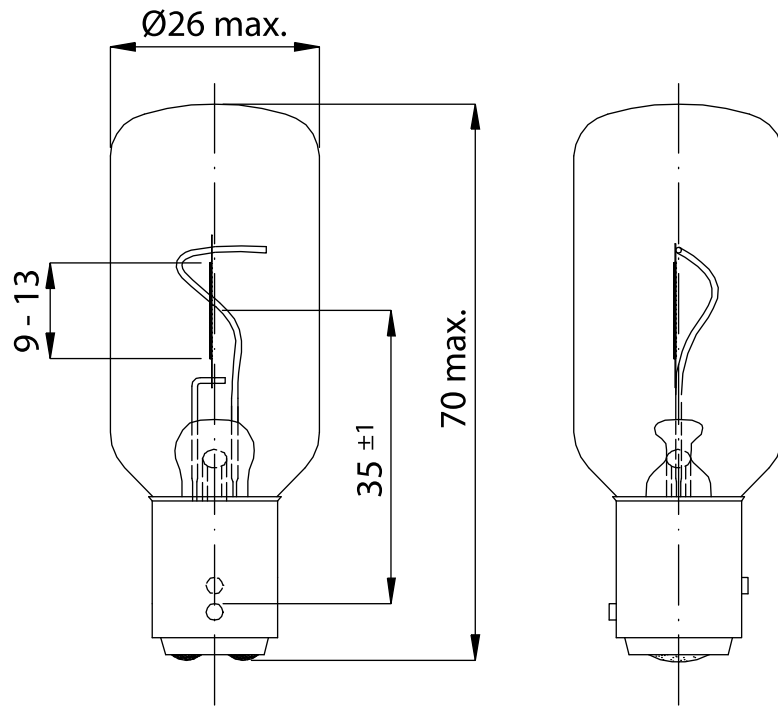

INDUSTRIAL SPECIALTY LIGHTING

Industrial Marine - Datasheet

MARINE LAMPS - Bay15D 12V 25W

INDUSTRIAL MARINE

PRODUCT NUMBER **303842417** []

Tol.

VOLTAGE	12	V
WATTAGE	25	W
LUMEN OUTPUT	330	LM
LUMEN PRO WATT		LM/W
AVERAGE LIFE	1000	H
BASE	BAY15D	/
REMARKS	NOT APPROVED	
BRAND	NAVIGATION	