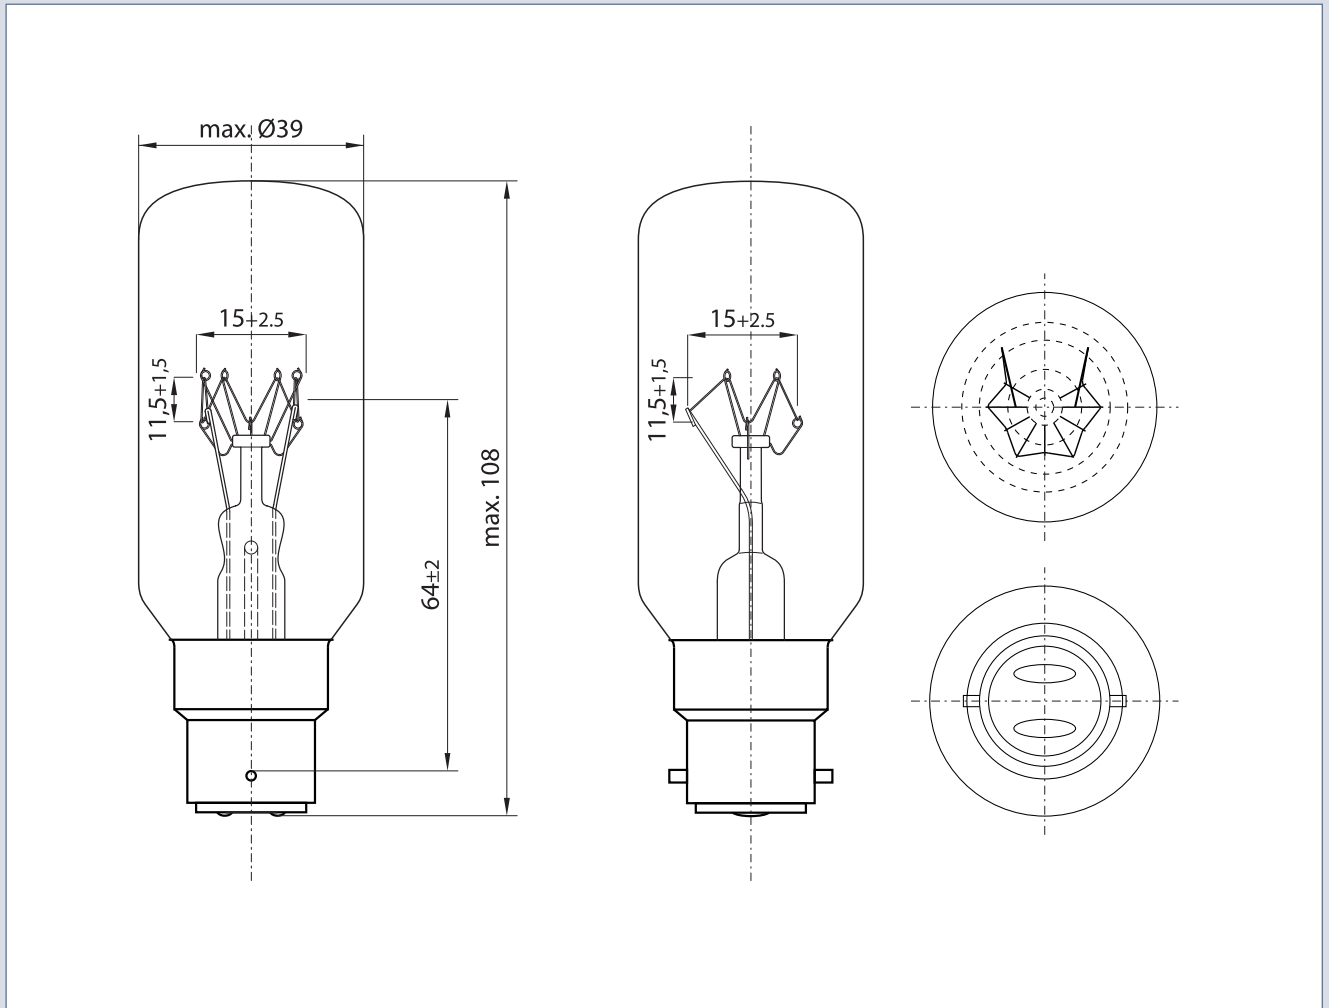

### MARINE LAMPS - 220V 65W BA22D NAVIGATION LAMP

PRODUCT NUMBER **303742456** []

Tol.

VOLTAGE	220	V
WATTAGE	65	W
LUMEN OUTPUT		LM
LUMEN PRO WATT		LM/W
AVERAGE LIFE	1500	H
BASE	BA22D	/
REMARKS		
BRAND	NAVIGATION	