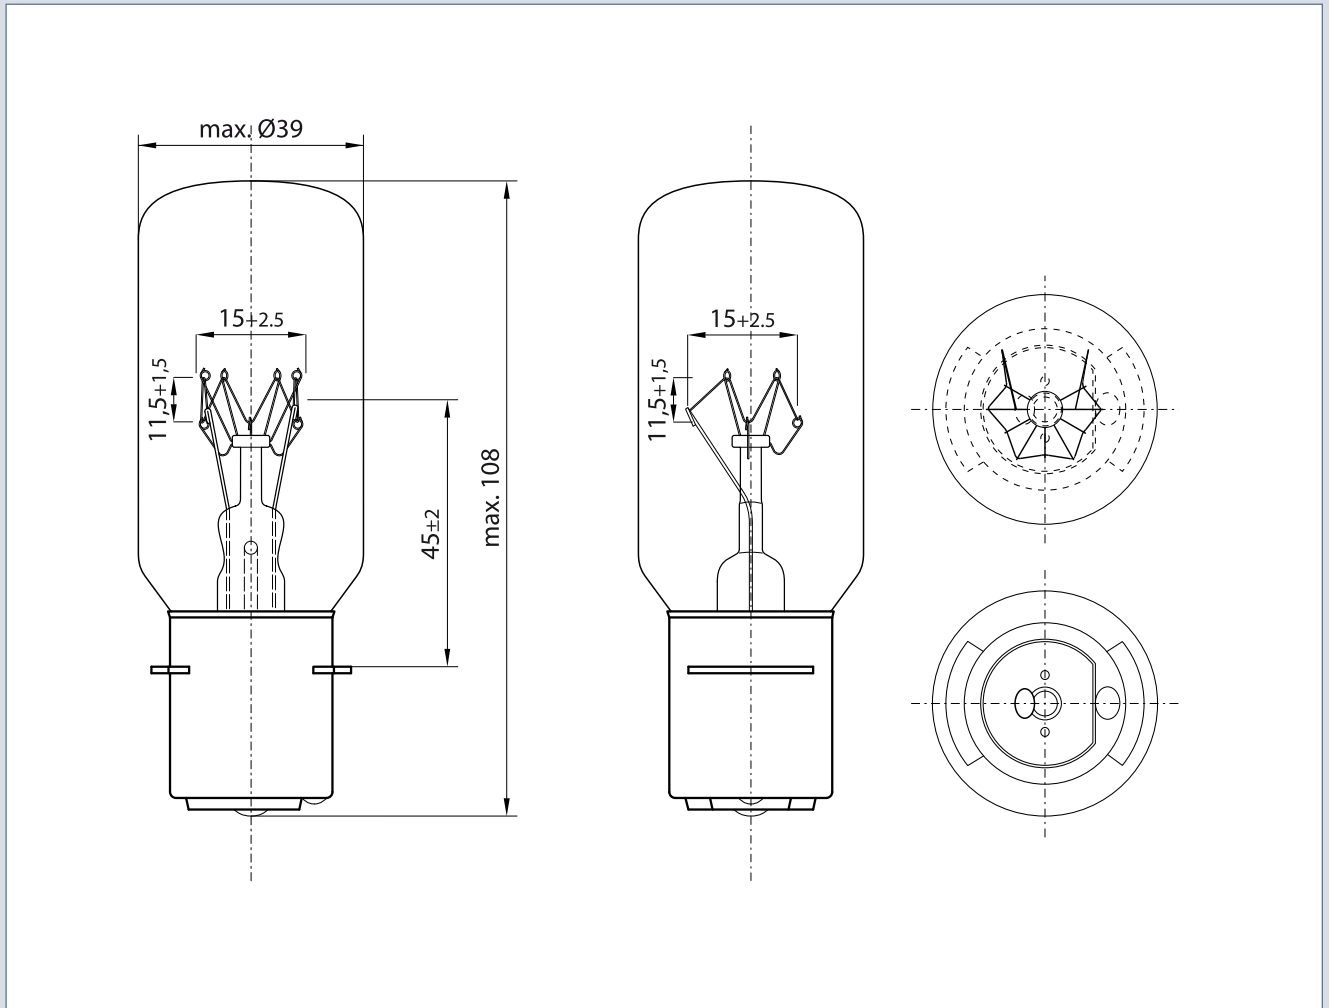

INDUSTRIAL SPECIALTY LIGHTING

Industrial Marine - Datasheet

MARINE LAMPS - 110V 60W P28s

NAVIGATION

PRODUCT NUMBER **303742450** []

Tol.

VOLTAGE	110	V
WATTAGE	60	W
LUMEN OUTPUT		LM
LUMEN PRO WATT		LM/W
AVERAGE LIFE	1500	H
BASE	P28s	/
REMARKS		
BRAND	NAVIGATION	

IR / UV

PROJECTION