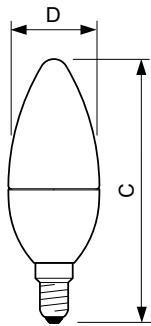

Product data

General Information	
Cap base	E14 [E14]
Red Dot Design Award winner mark	Reddot Design Award Winner 2016
Nominal lifetime (nom.)	25000 h
Switching cycle	50000X
Technical type	6-40W
Light Technical	
Colour code	822-827 [tunable warm white]
Luminous flux (nom.)	470 lm
Luminous flux (rated) (nom.)	470 lm
Colour designation	Warm white (WW)

Product Data

Full product code	871869645350600
Order product name	MASTER LEDcandle DT 6-40W E14 B38 CL
EAN/UPC – product	8718696453506
Order code	45350600
Local Code	MLED6WCANDT14
Numerator – quantity per pack	1
Numerator – packs per outer box	10
Material no. (12NC)	929001140402
Net weight (piece)	0.063 kg

Dimensional drawing

LED DT 6-40W E14 2200-2700K B38 CL

Product	D	C
MASTER LEDcandle DT 6-40W E14 B38 CL	38 mm	113 mm