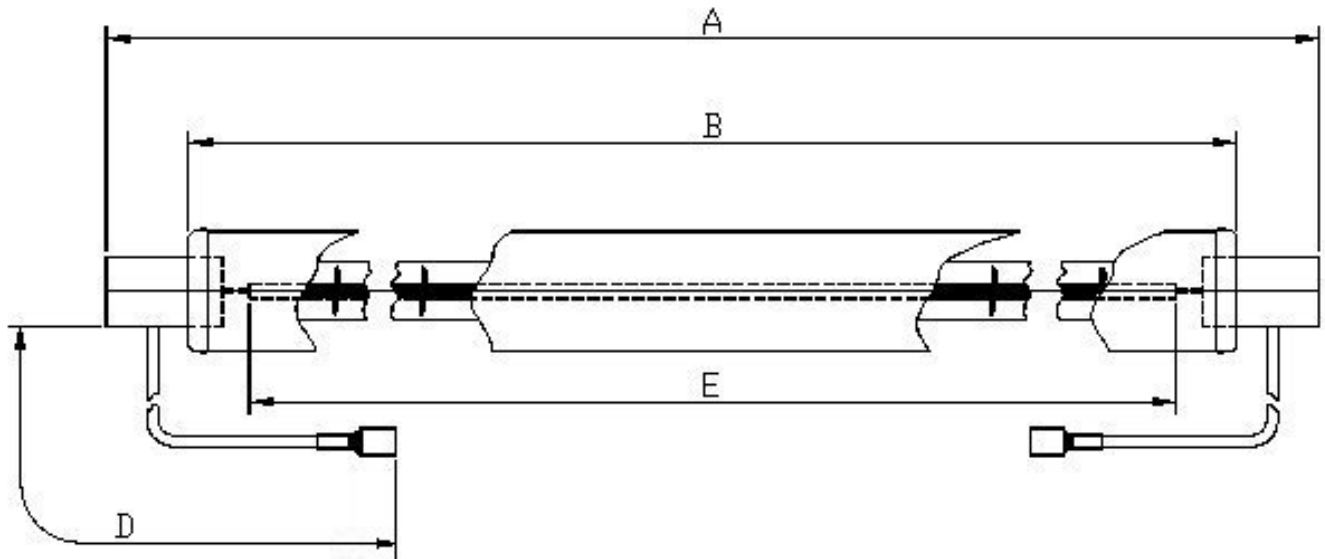

# Victory Lighting Product Data Specification

Product Code: 64248531  
Issue No: 6  
Issue Date: 26 September 2005

Dimensions

A	195±2	E	130 Nom
D	70±5		

All dimensions in mm unless otherwise stated

### Technical Data

Volts	240	Colour Temp	2400
Watts	850	Life	5000
Lumen/Watt	4-6	Burning Position	Horizontal
Finish	Ruby jacket	Leads	Double ins.
Cap	Sk15 (pt2)		

Peak Wavelength 1.2µm

240V 850W Ruby jacket IR Lamp	Authorised By
-------------------------------	---------------