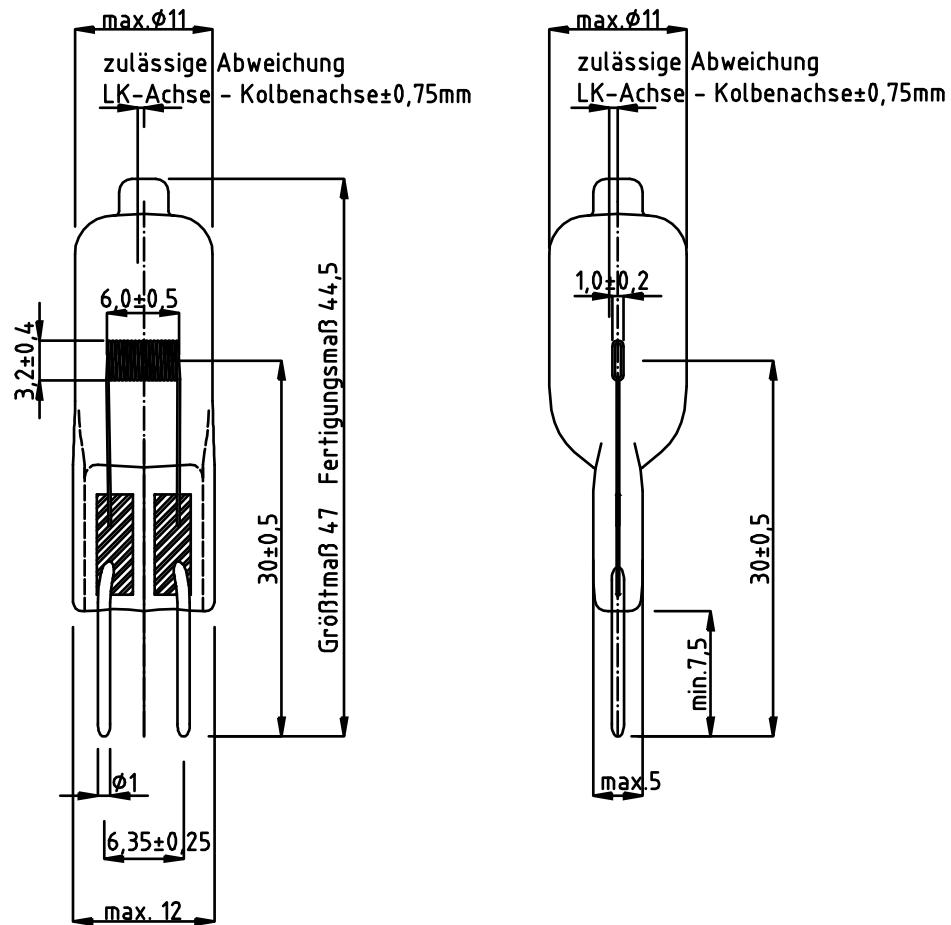

### MEDICAL LAMPS - 22.8V 150W G6.35 CZ 906-24 500Hrs

PRODUCT NUMBER **302847095** []

Tol.

VOLTAGE	22.8	V	
WATTAGE	150	W	$\pm 10$
LUMEN OUTPUT	4500	LM	
LUMEN PRO WATT		LM/W	
AVERAGE LIFE	500	H	
BASE	G6.35	/	
REMARKS	CZ906-24		
BRAND	BERCHTOLD		