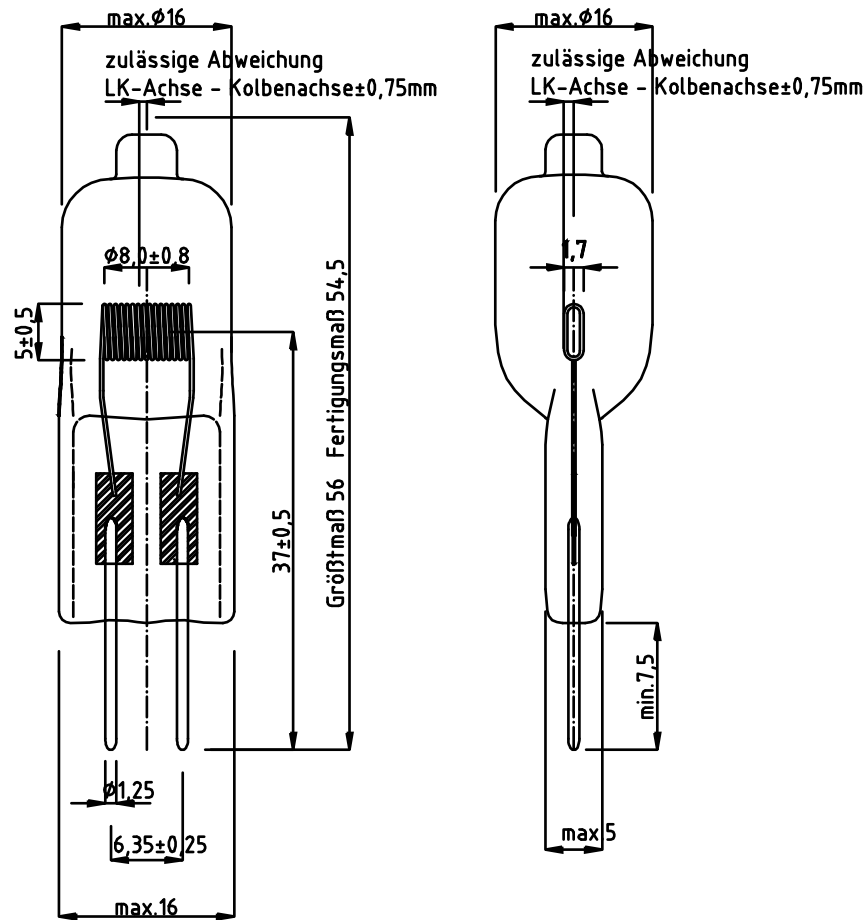

### MEDICAL LAMPS - 22.8V 250W G6.35 EQUIVALENT CZ907-22 300Hrs.

PRODUCT NUMBER **302914285** []

Tol.

VOLTAGE	22.8	V
WATTAGE	250	W
LUMEN OUTPUT		LM
LUMEN PRO WATT		LM/W
AVERAGE LIFE		H
BASE	G6.35	/
REMARKS	CZ907-22	
BRAND	BERCHTOLD	