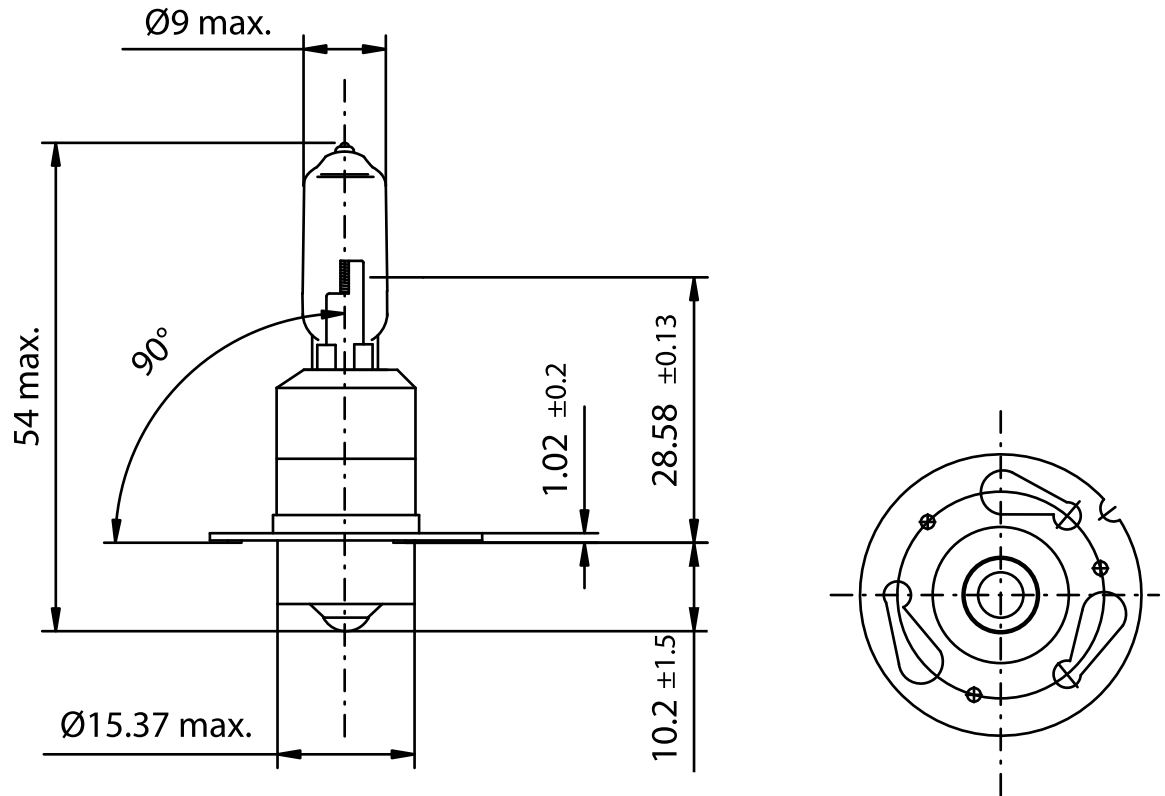

INDUSTRIAL SPECIALTY LIGHTING

Industrial Marine - Datasheet

MARINE LAMPS - 12V 35W P30s DR. FISCHER

PRODUCT NUMBER **304847085** []

Tol.

VOLTAGE	12	V
WATTAGE	35	W
LUMEN OUTPUT	800	LM
LUMEN PRO WATT	22.9	LM/W
AVERAGE LIFE	2000	H
BASE	Sx15s	/
REMARKS	800LM	
BRAND	DR. FISCHER	