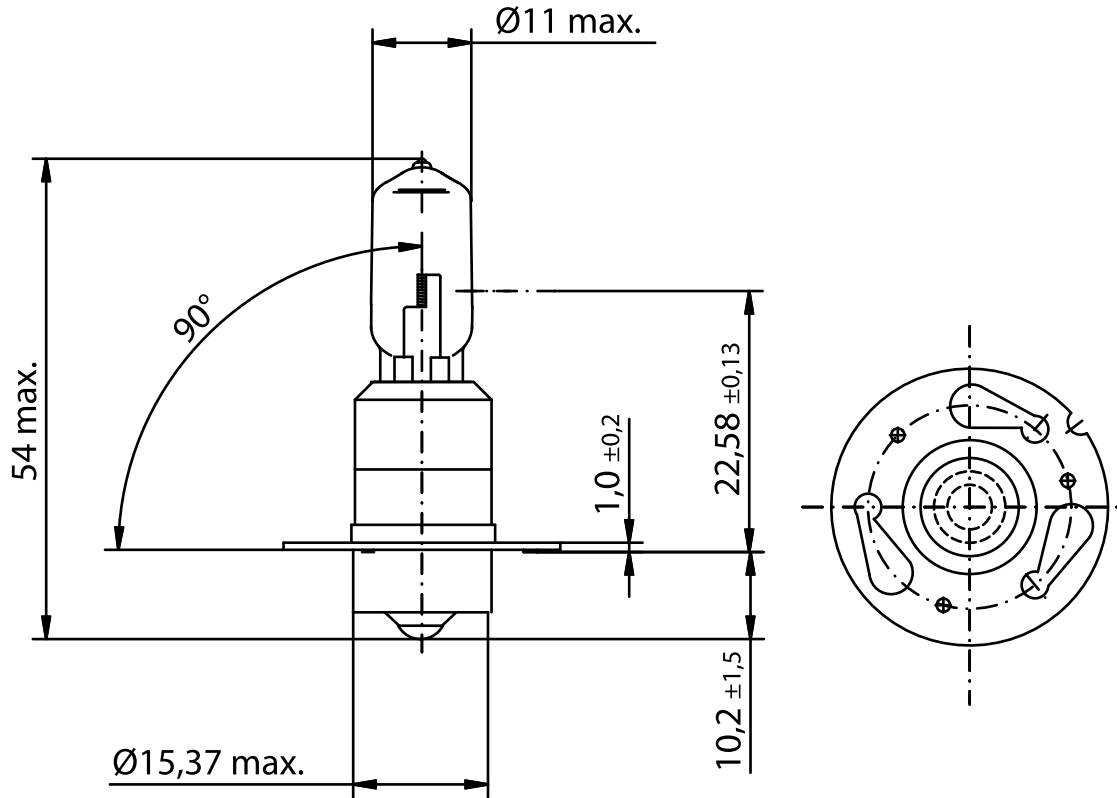

INDUSTRIAL SPECIALTY LIGHTING

Industrial Marine - Datasheet

MARINE LAMPS - 12V 100W P30s DR. FISCHER

PRODUCT NUMBER **304847036** []

Tol.

VOLTAGE	12	V
WATTAGE	100	W
LUMEN OUTPUT	2300	LM
LUMEN PRO WATT	23	LM/W
AVERAGE LIFE	2000	H
BASE	Sx15s	/
REMARKS	2300LM	
BRAND	DR. FISCHER	