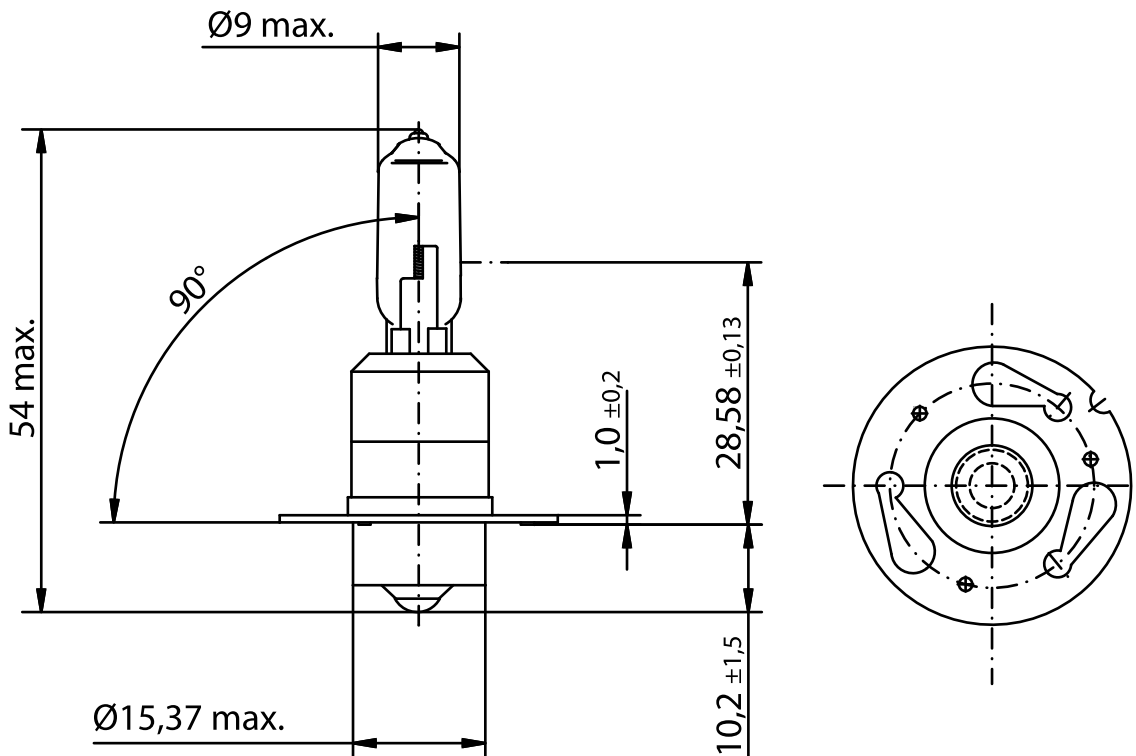

INDUSTRIAL SPECIALTY LIGHTING

Industrial Marine - Datasheet

MARINE LAMPS - 12V 5W P30s DR. FISCHER

PRODUCT NUMBER **304847002** []

Tol.

| | | |
|----------------|-------------|------|
| VOLTAGE | 12 | V |
| WATTAGE | 5 | W |
| LUMEN OUTPUT | 64 | LM |
| LUMEN PRO WATT | | LM/W |
| AVERAGE LIFE | 2000 | H |
| BASE | Sx15s | / |
| REMARKS | 64LM | |
| BRAND | DR. FISCHER | |