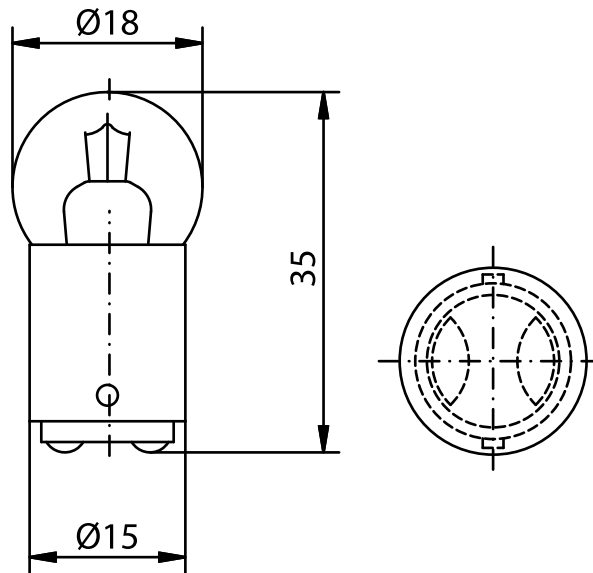

INDUSTRIAL SPECIALTY LIGHTING

Industrial Projection - Datasheet

MARINE LAMPS - 28V 12W BA15D

PRODUCT NUMBER 397845076

[[

Tol.

VOLTAGE	28	V
WATTAGE	12	W
LUMEN OUTPUT		LM
LUMEN PRO WATT		LM/W
AVERAGE LIFE		H
BASE	BA15D	/
REMARKS		
BRAND	DR. FISCHER	