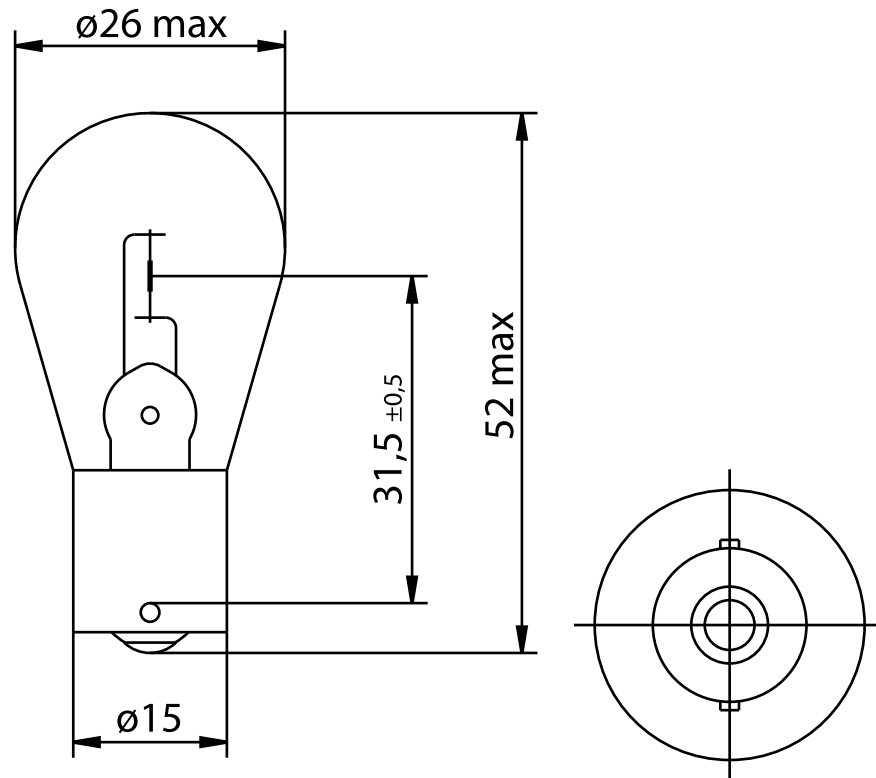

INDUSTRIAL SPECIALTY LIGHTING

Industrial Projection - Datasheet

MEDICAL LAMPS - 6V 15W BA15s

PRODUCT NUMBER 397843081

[]

Tol.

VOLTAGE	6	V
WATTAGE	15	W
LUMEN OUTPUT	180	LM
LUMEN PRO WATT	12	LM/W
AVERAGE LIFE	600	H
BASE	BA15s	/