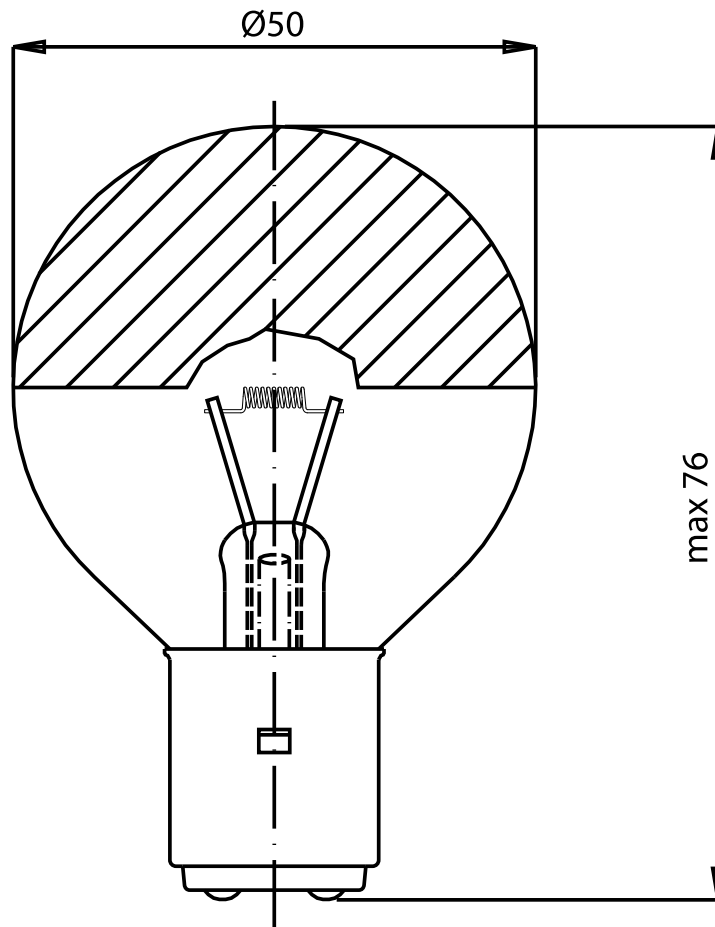

### ENTERTAINMENT LAMPS - 12V 100W BA20D DR. FISCHER 550E TOP MIRRORED

PRODUCT NUMBER **377935026** [ ]

Tol.

VOLTAGE	12	V	
WATTAGE	100	W	±10
LUMEN OUTPUT	2600	LM	±15
LUMEN PRO WATT	26	LM/W	
AVERAGE LIFE	100	H	
BASE	BA20D	/	
REMARKS	550E,Kv		
BRAND	DR. FISCHER		