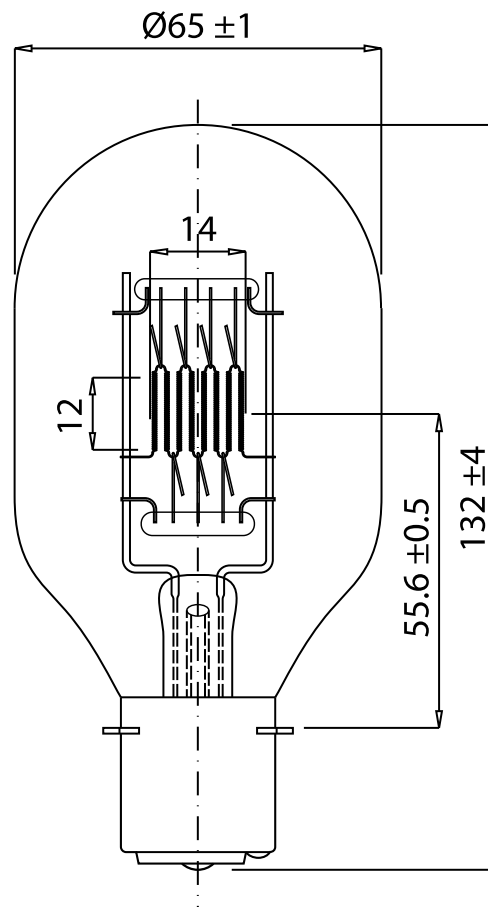

### ENTERTAINMENT LAMPS - 230V 500W P28s DR. FISCHER A1/8

PRODUCT NUMBER **377843265**

[ ]

Tol.

VOLTAGE	230	V
WATTAGE	500	W
LUMEN OUTPUT	10500	LM
LUMEN PRO WATT		LM/W
AVERAGE LIFE	100	H
BASE	P28s	/
REMARKS	A1/8 375C	
BRAND	DR. FISCHER	