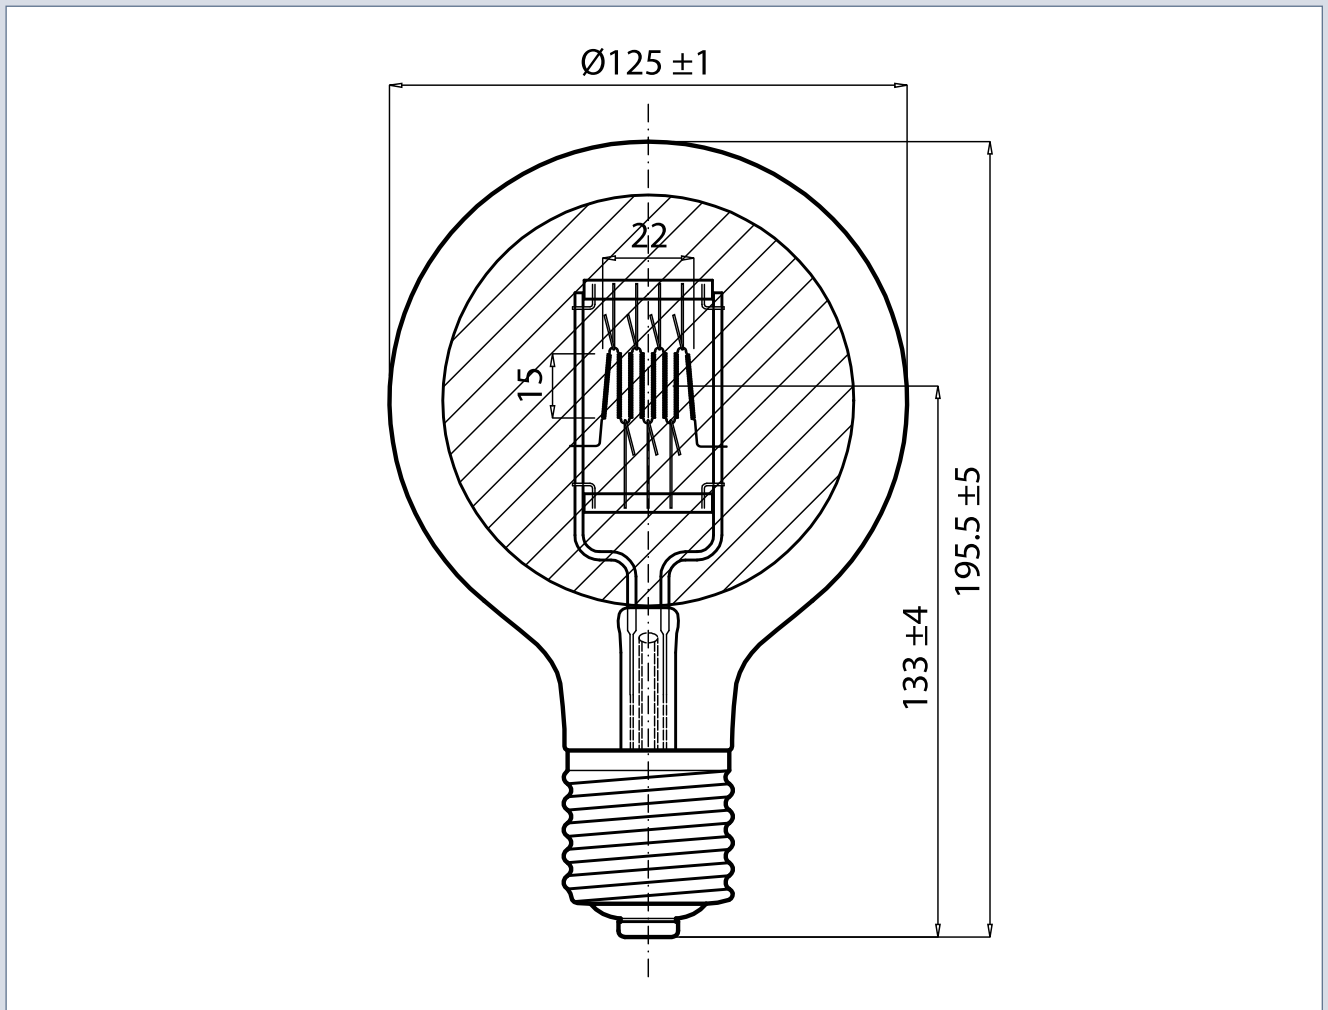

INDUSTRIAL SPECIALTY LIGHTING

Industrial Entertainment - Datasheet

ENTERTAINMENT LAMPS - 230V 1000W E40

DR. FISCHER

PRODUCT NUMBER **377835282**

[ ]

Tol.

VOLTAGE	230	V
WATTAGE	1000	W
LUMEN OUTPUT		LM
LUMEN PRO WATT		LM/W
AVERAGE LIFE		H
BASE	E40	/
REMARKS	180B,Sv / 6023G/01	
BRAND	DR. FISCHER	

MEDICAL

ENTERTAINMENT

TRAFFIC

MARINE

RAILWAY

AIRFIELD

VARIOUS

TAILOR MADE

IR / UV

PROJECTION