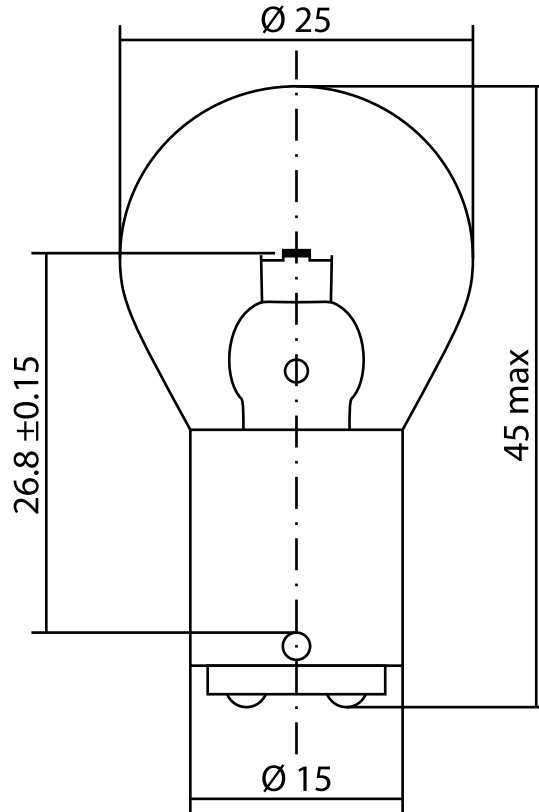

## Industrial Projection - Datasheet

### PROJECTION LAMPS - 6V 5W BA15D DR. FISCHER 70501

PRODUCT NUMBER **307843011**

[ ]

Tol.

VOLTAGE	6	V	
WATTAGE	5	W	± 8
LUMEN OUTPUT	35	LM	± 12
LUMEN PRO WATT	7.21	LM/W	
AVERAGE LIFE	5000	H	
BASE	BA15D	/	
REMARKS	70501 OSRAM		
BRAND	DR. FISCHER		