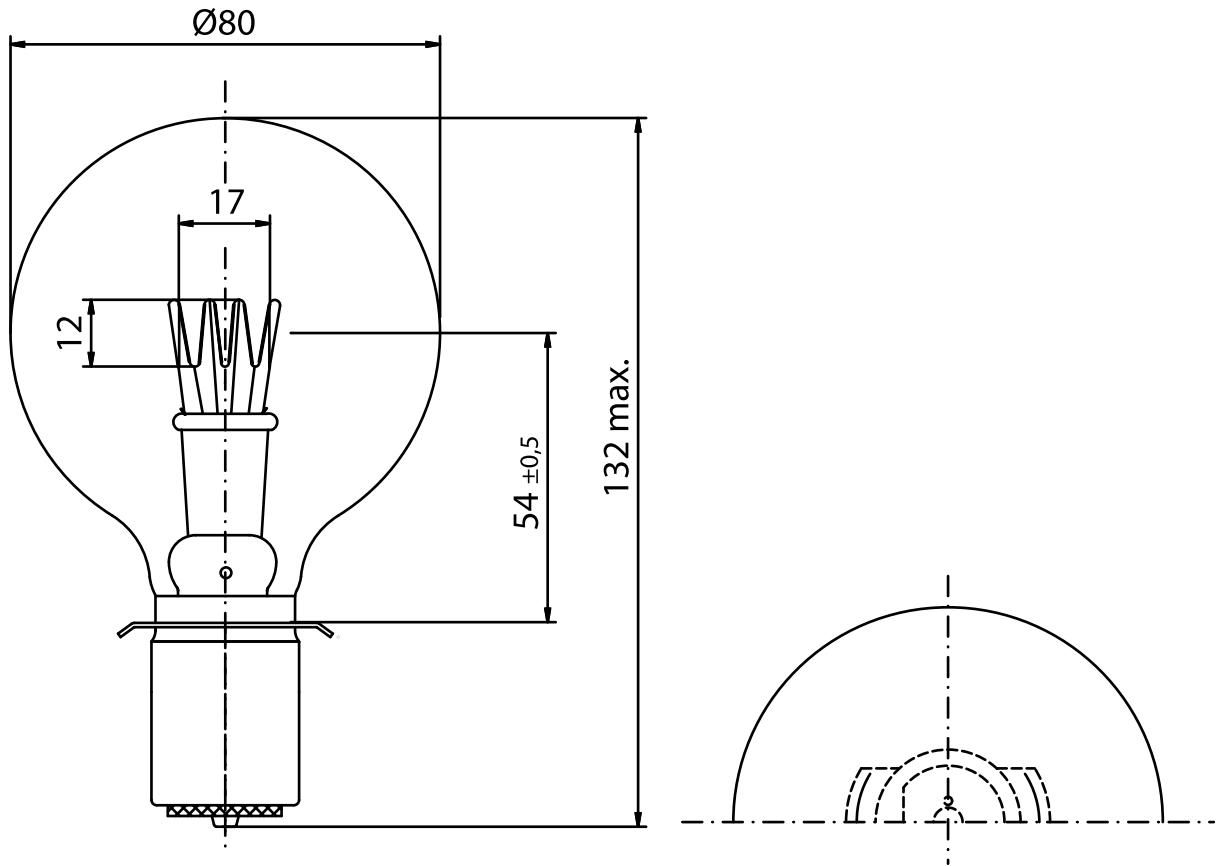

INDUSTRIAL SPECIALTY LIGHTING

Industrial Projection - Datasheet

PROJECTION LAMPS - 230V 250W P28s

DR. FISCHER

PRODUCT NUMBER **307842054**

[]

Tol.

VOLTAGE	230	V
WATTAGE	250	W
LUMEN OUTPUT	3440	LM
LUMEN PRO WATT	13.8	LM/W
AVERAGE LIFE	500	H
BASE	P28s	/