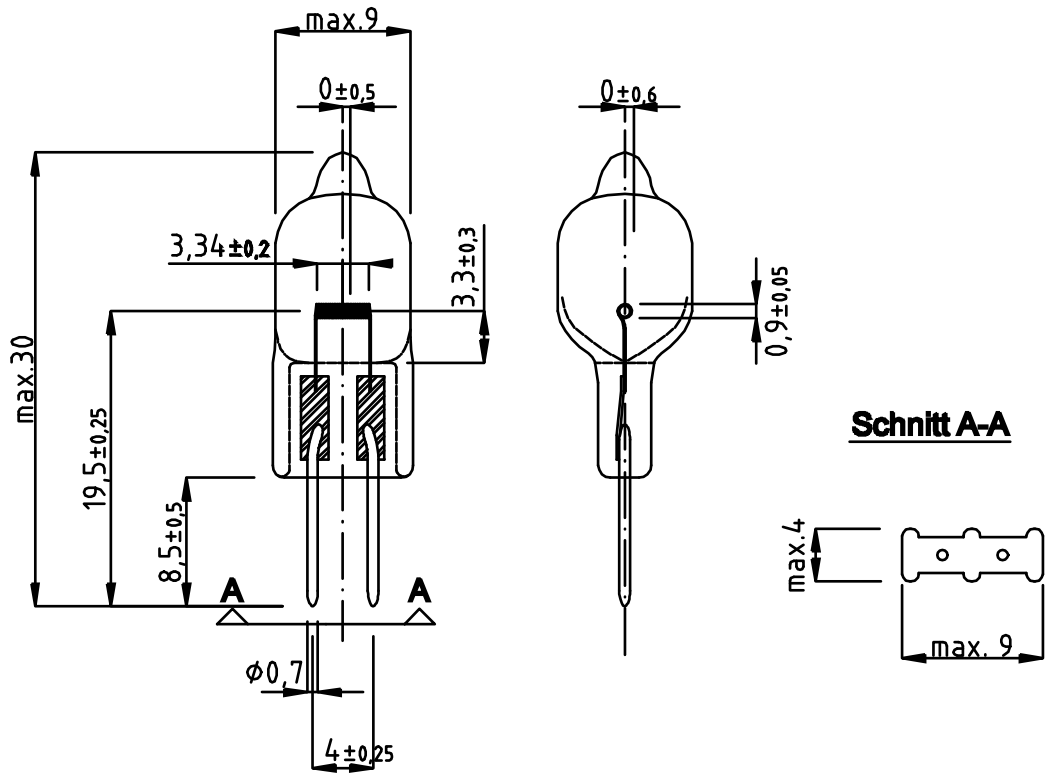

INDUSTRIAL SPECIALTY LIGHTING

Industrial Railway - Datasheet

RAILWAY LAMPS - 12V 20W G4 TRANS/2000Hrs

PRODUCT NUMBER **306847091** [] Tol.

VOLTAGE	12	V
WATTAGE	20	W
LUMEN OUTPUT	320	LM
LUMEN PRO WATT	16	LM/W
AVERAGE LIFE	2000	H
BASE	G4	/
REMARKS	SIG64012/1	
BRAND	DR.FISCHER	