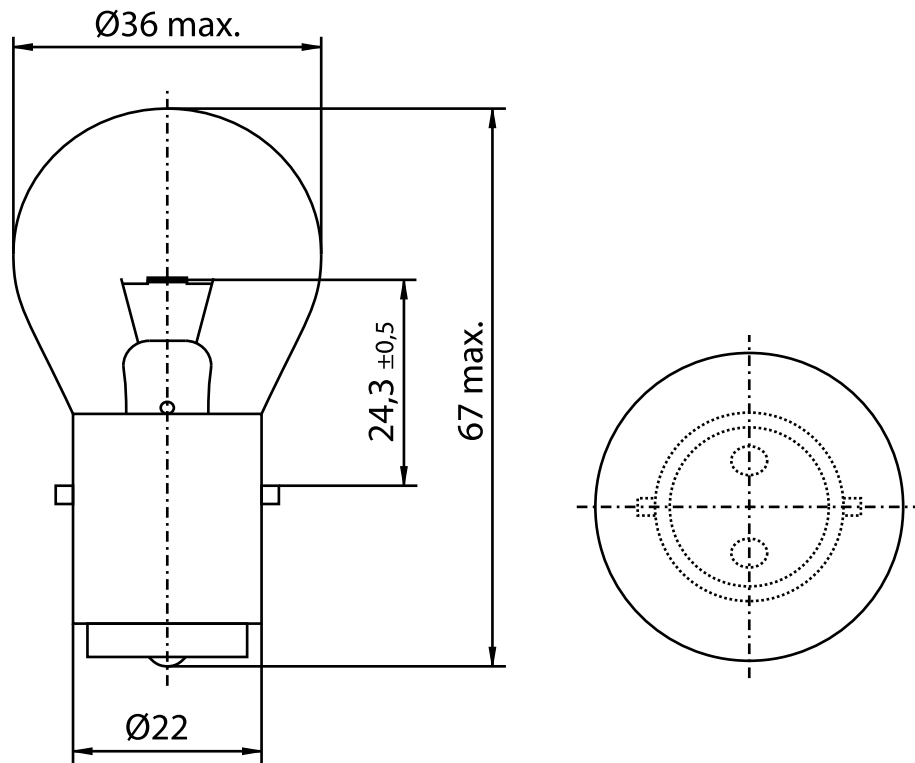

INDUSTRIAL SPECIALTY LIGHTING

Industrial Railway - Datasheet

RAILWAY LAMPS - 24V 35W Bx22D DR. FISCHER

PRODUCT NUMBER	306842012	[]	Tol.
VOLTAGE	24	V	
WATTAGE	35	W	± 5
LUMEN OUTPUT	540	LM	± 10
LUMEN PRO WATT	15.4	LM/W	
AVERAGE LIFE	500	H	
BASE	Bx22D	/	
REMARKS			
BRAND	DR. FISCHER		