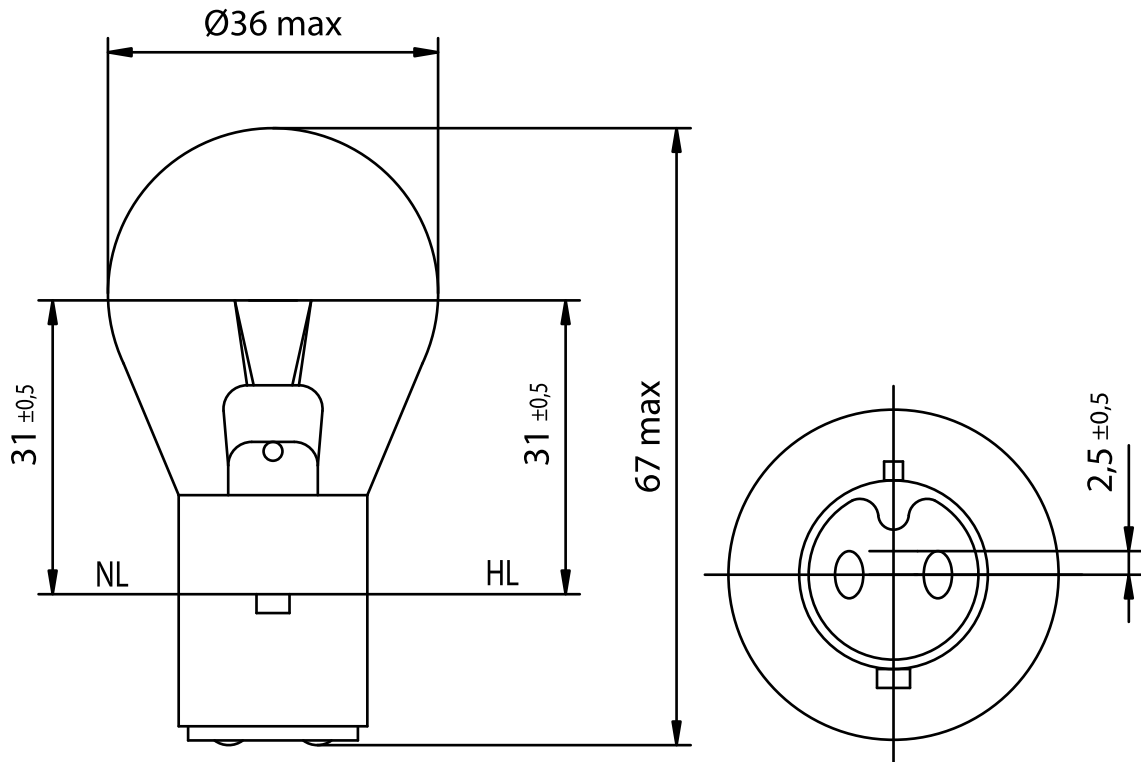

INDUSTRIAL SPECIALTY LIGHTING

Industrial Traffic - Datasheet

TRAFFIC LAMPS - 10.5V 30 / 30W BA20D

PRODUCT NUMBER 305842366

[]

Tol.

VOLTAGE	10.5	V
WATTAGE	30 / 30	W
LUMEN OUTPUT	300	LM
LUMEN PRO WATT		LM/W
AVERAGE LIFE	15000	H
BASE	BA20D	/
REMARKS		
BRAND	DR. FISCHER	