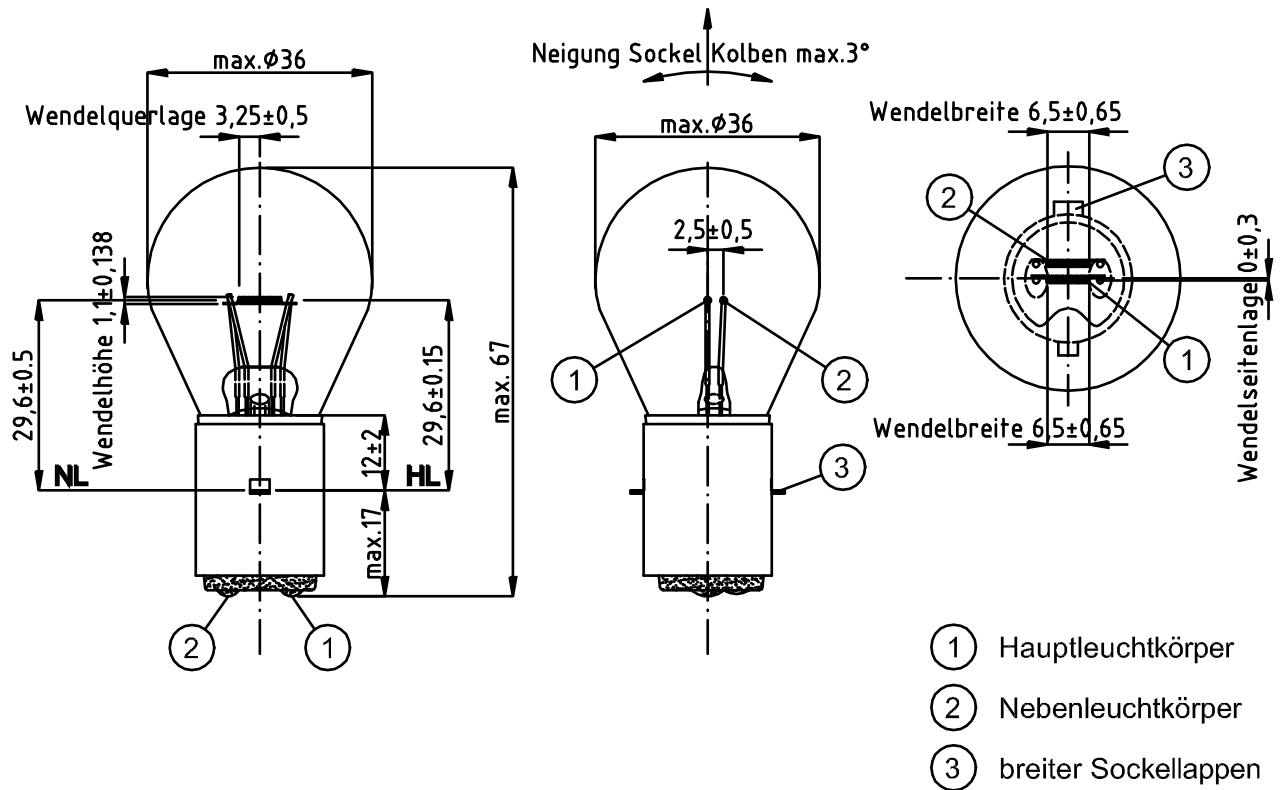

### TRAFFIC LAMPS - 12V 30 / 30W BA20D

PRODUCT NUMBER **305842089** []

Tol.

VOLTAGE	12	V	
WATTAGE	30 / 30	W	$\pm 10$
LUMEN OUTPUT	520	LM	
LUMEN PRO WATT	15.67	LM/W	
AVERAGE LIFE	600	H	
BASE	BA20D	/	
REMARKS	SIG1230U		
BRAND	DR. FISCHER		