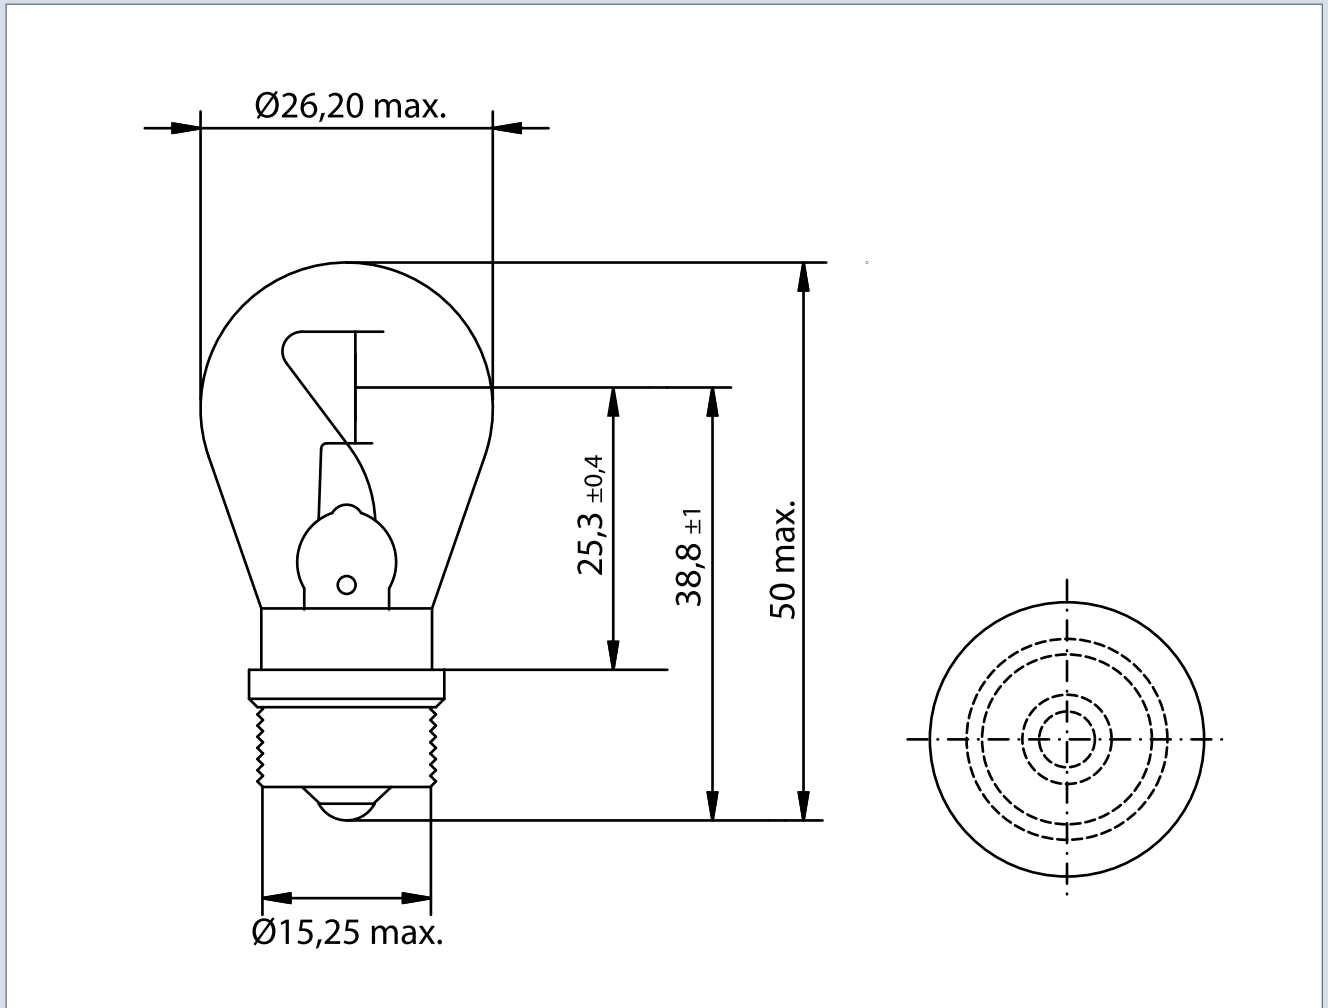

INDUSTRIAL SPECIALTY LIGHTING

Industrial Marine - Datasheet

MARINE LAMPS - 12V 1.15A P30s DR. FISCHER

PRODUCT NUMBER **304842317** []

Tol.

VOLTAGE	12	V
WATTAGE	13.8	W
LUMEN OUTPUT	220	LM
LUMEN PRO WATT	15.9	LM/W
AVERAGE LIFE	1500	H
BASE	Sx15s	/
REMARKS	SPECIAL FLANGE	
BRAND	DR. FISCHER	