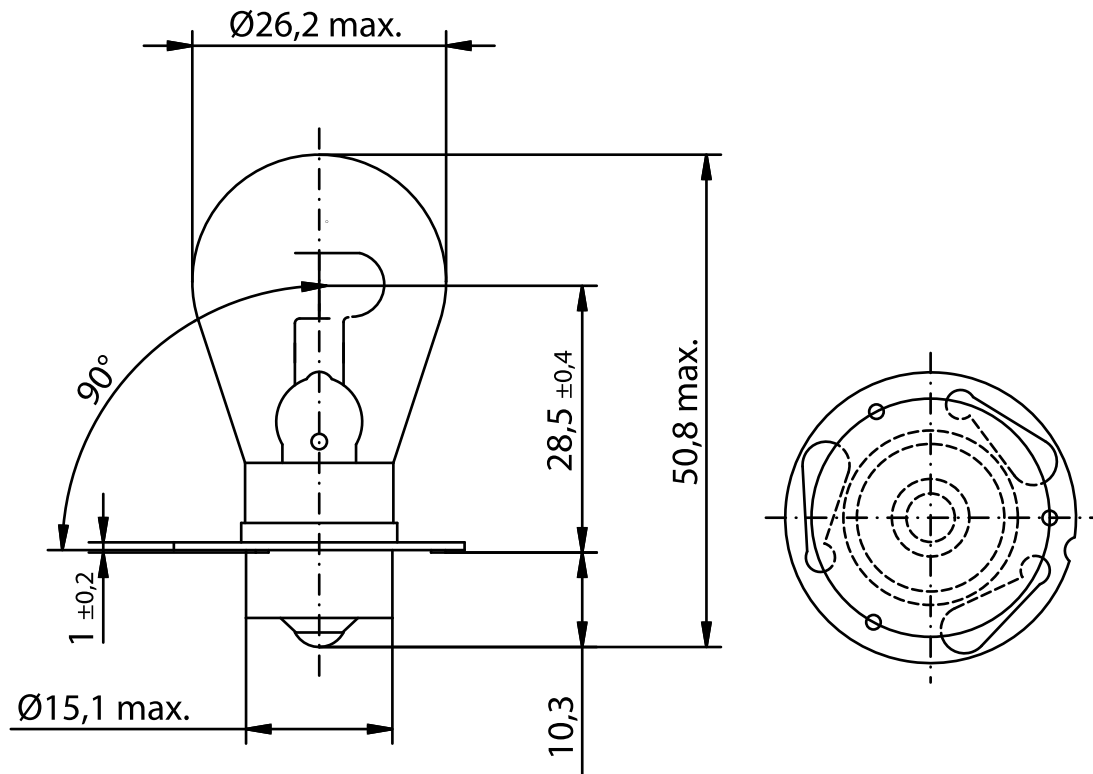

INDUSTRIAL SPECIALTY LIGHTING

Industrial Marine - Datasheet

MARINE LAMPS - 12V 0.5A P30s DR. FISCHER

PRODUCT NUMBER **304842284** []

Tol.

VOLTAGE	12	V
AMPERAGE	0.5	A
LUMEN OUTPUT	100	LM
LUMEN PRO WATT	15.2	LM/W
AVERAGE LIFE	500	H
BASE	Sx15s	/
REMARKS	AP 4060-0148	
BRAND	DR. FISCHER	