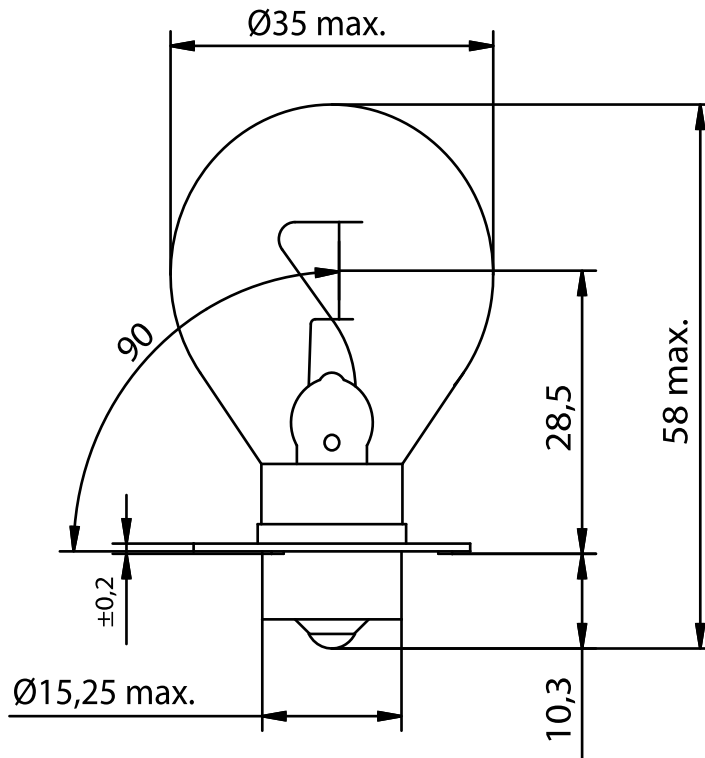

INDUSTRIAL SPECIALTY LIGHTING

Industrial Marine - Datasheet

MARINE LAMPS - 12V 5A P30s DR. FISCHER

PRODUCT NUMBER **304842245** []

Tol.

VOLTAGE	12	V
AMPERAGE	5	A
LUMEN OUTPUT	900	LM
LUMEN PRO WATT		LM/W
AVERAGE LIFE	1500	H
BASE	P30s	/
REMARKS	C8/S11 1500HRS	
BRAND	DR. FISCHER	