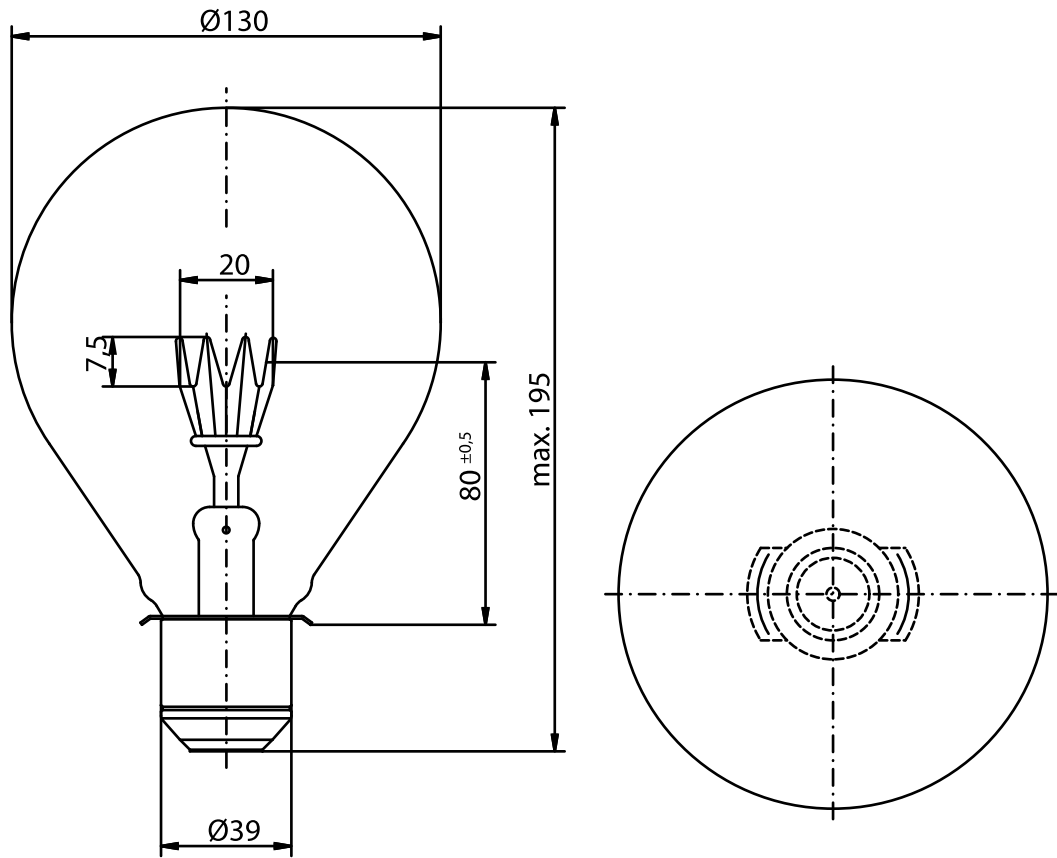

INDUSTRIAL SPECIALTY LIGHTING

Industrial Marine - Datasheet

MARINE LAMPS - 100V 1000W P40s DR. FISCHER L11

PRODUCT NUMBER **304842155**

[]

Tol.

VOLTAGE	100	V
WATTAGE	1000	W
LUMEN OUTPUT	20000	LM
LUMEN PRO WATT	20	LM/W
AVERAGE LIFE	800	H
BASE	P40s	/
REMARKS	L11	
BRAND	DR. FISCHER	