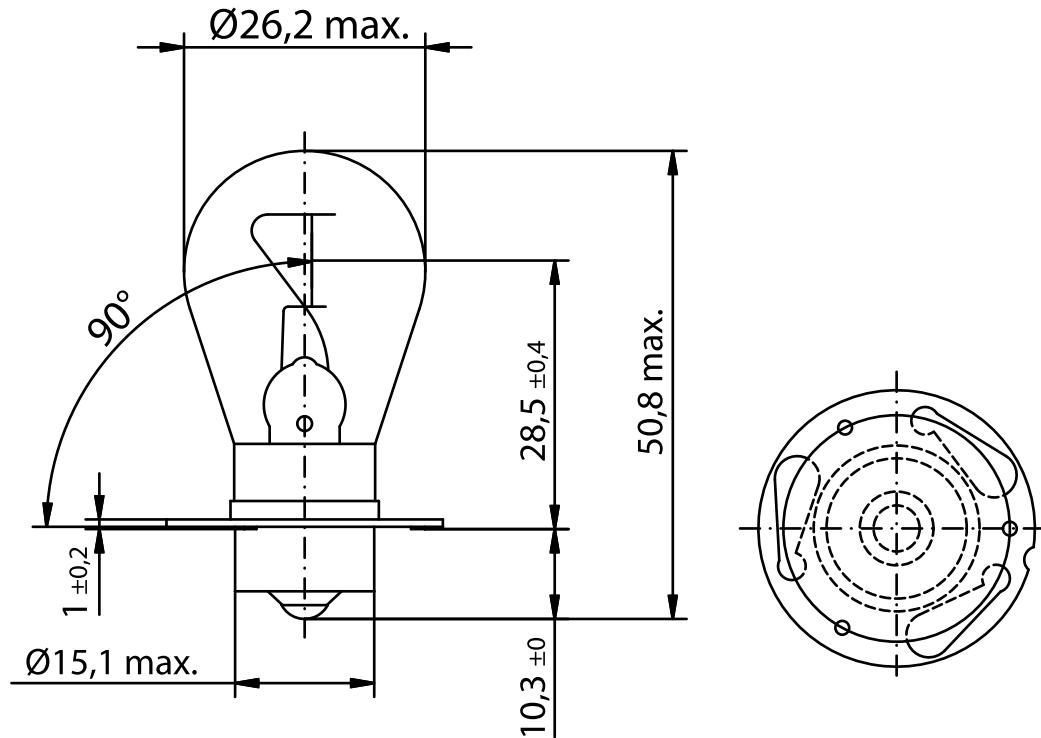

INDUSTRIAL SPECIALTY LIGHTING

Industrial Marine - Datasheet

MARINE LAMPS - 12V 2.03A P30s DR. FISCHER

PRODUCT NUMBER **304842070** []

Tol.

VOLTAGE	12	V
AMPERAGE	2.03	A
LUMEN OUTPUT	400	LM
LUMEN PRO WATT	16.4	LM/W
AVERAGE LIFE	1500	H
BASE	Sx15s	/
REMARKS	C8/S8 1500HRS.	
BRAND	DR. FISCHER	