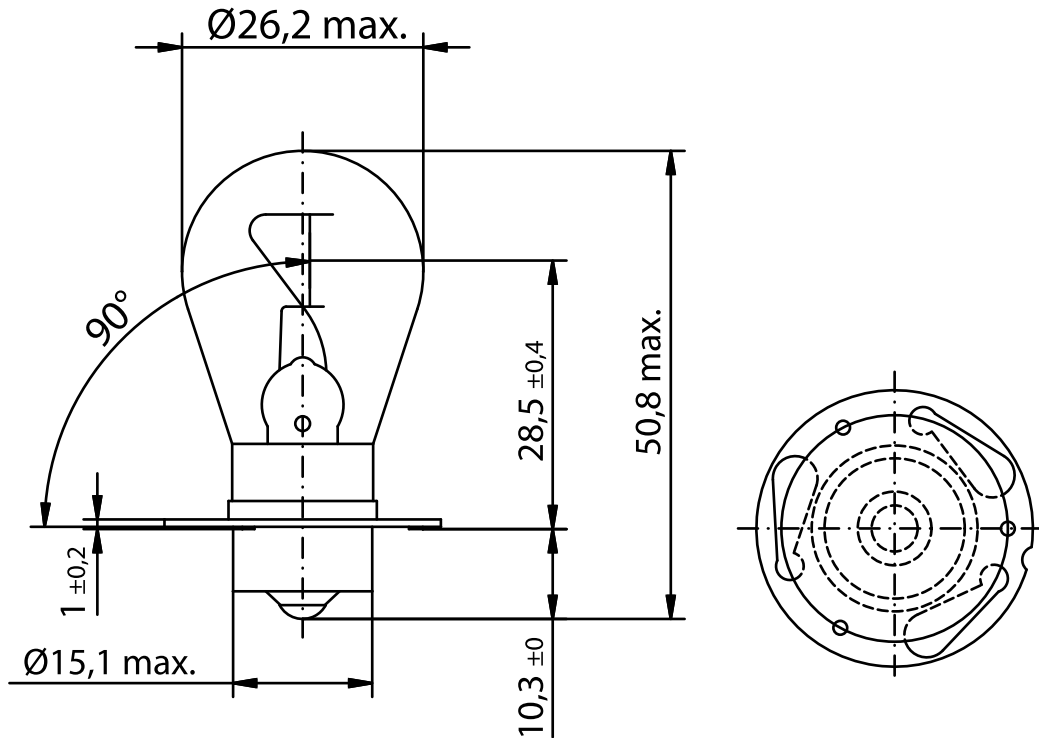

INDUSTRIAL SPECIALTY LIGHTING

Industrial Marine - Datasheet

MARINE LAMPS - 12V 1.35A P30s DR. FISCHER

PRODUCT NUMBER **304842068** []

Tol.

VOLTAGE	12	V
AMPERAGE	1.35	A
LUMEN OUTPUT	245	LM
LUMEN PRO WATT	15.1	LM/W
AVERAGE LIFE	1500	H
BASE	Sx15s	/
REMARKS	C8/S8 1500HRS.	
BRAND	DR. FISCHER	