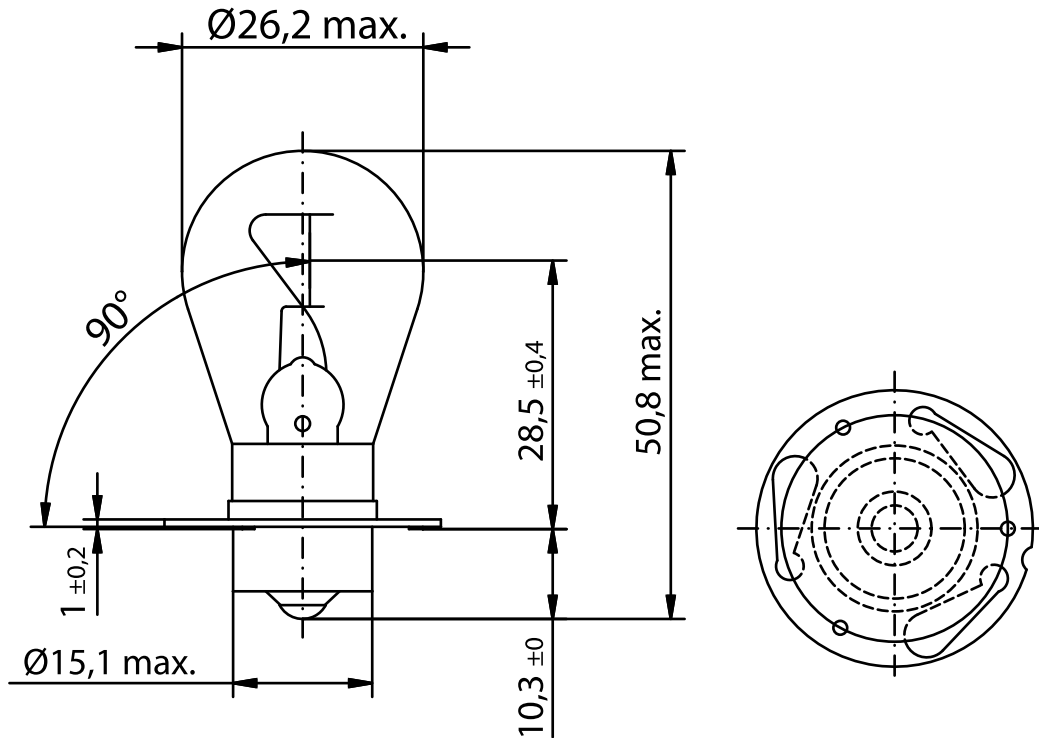

INDUSTRIAL SPECIALTY LIGHTING

Industrial Marine - Datasheet

MARINE LAMPS - 12V 0.77A P30s DR. FISCHER

PRODUCT NUMBER **304842065** []

Tol.

VOLTAGE	12	V	
AMPERAGE	0.77	A	
LUMEN OUTPUT	130	LM	± 10
LUMEN PRO WATT	14	LM/W	
AVERAGE LIFE	1500	H	
BASE	Sx15s	/	
REMARKS	GE 23501		
BRAND	DR. FISCHER		