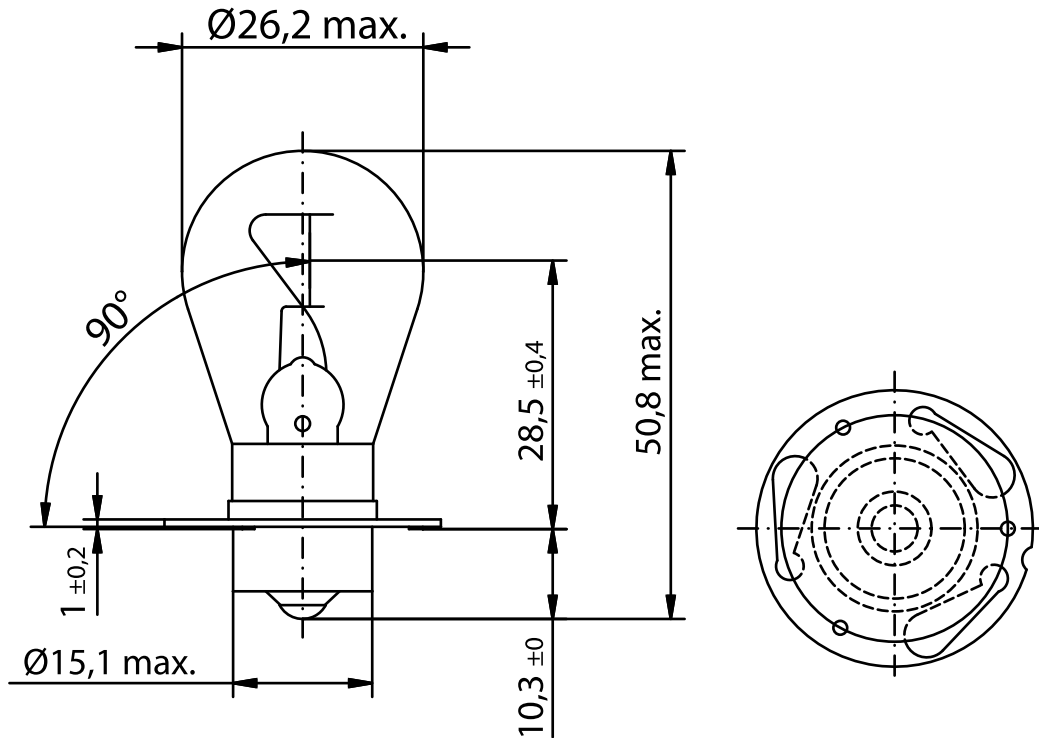

### MARINE LAMPS - 6.2V 0.25A P30s DR. FISCHER

PRODUCT NUMBER **304842058** []

Tol.

VOLTAGE	6.2	V
AMPERAGE	0.25	A
LUMEN OUTPUT	10	LM
LUMEN PRO WATT	6.5	LM/W
AVERAGE LIFE	1500	H
BASE	Sx15s	/
REMARKS	S8/C8 1500HRS.	
BRAND	DR. FISCHER	