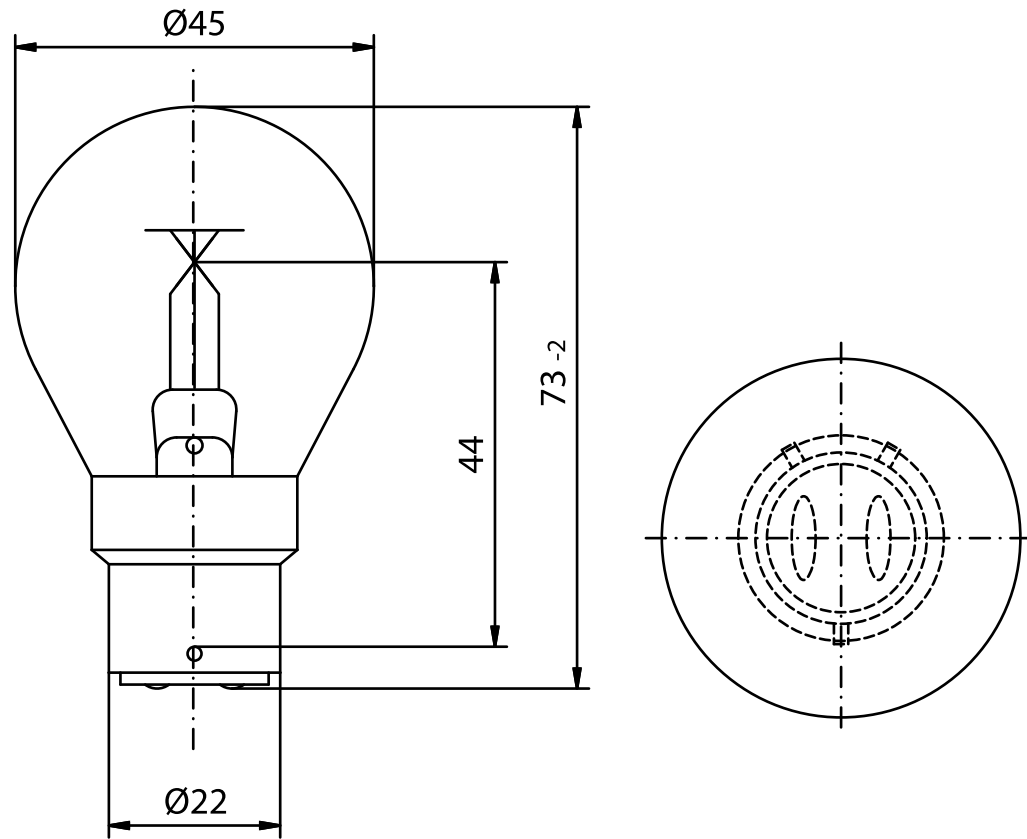

INDUSTRIAL SPECIALTY LIGHTING

Industrial Marine - Datasheet

MARINE LAMPS - 10.3V 10 / 10W BA22D-3 DR. FISCHER

PRODUCT NUMBER 304842028 []

Tol.

VOLTAGE	10.3	V	
WATTAGE	10 / 10	W	±8
LUMEN OUTPUT	140	LM	±10
LUMEN PRO WATT	14	LM/W	
AVERAGE LIFE	1500	H	
BASE	BA22D-3	/	
REMARKS	DOUBLE FILAMENT		
BRAND	DR. FISCHER		