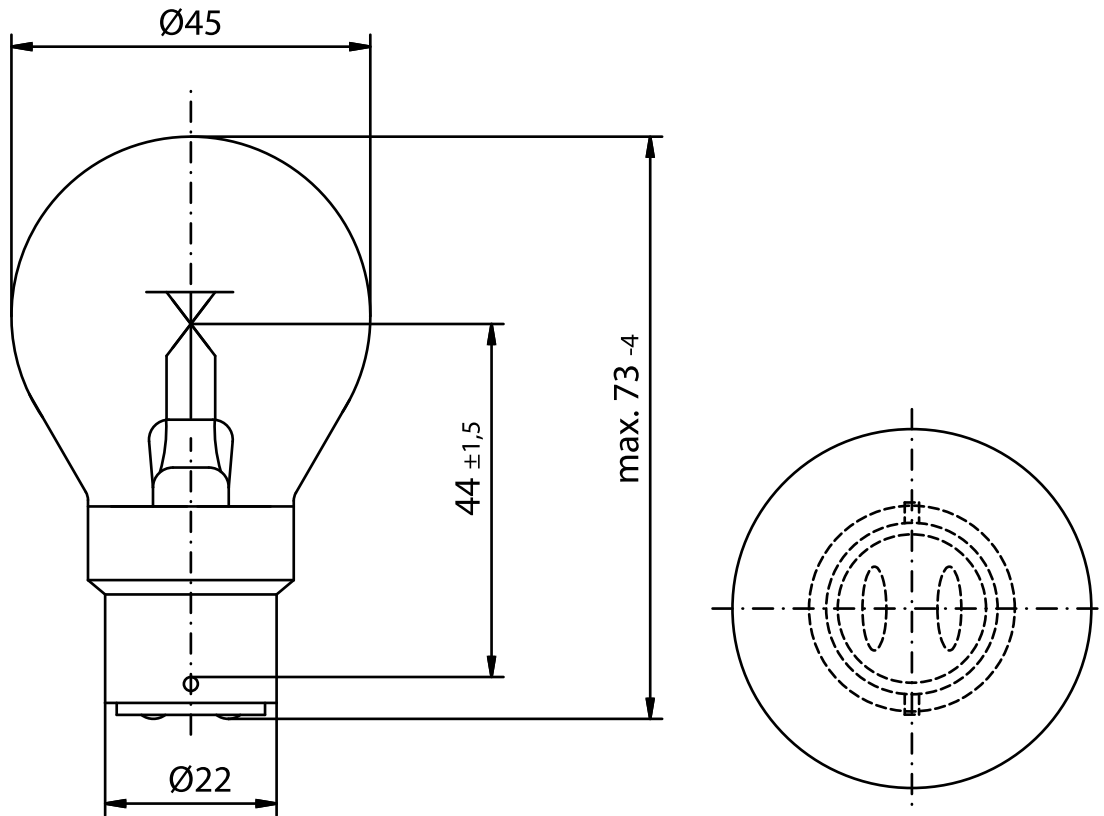

INDUSTRIAL SPECIALTY LIGHTING

Industrial Marine - Datasheet

MARINE LAMPS - 10.3V 5 / 5W BA22D-3 DR. FISCHER

PRODUCT NUMBER	304842027	[]	Tol.
VOLTAGE	10.3	V	
WATTAGE	5 / 5	W	
LUMEN OUTPUT	55	LM	
LUMEN PRO WATT		LM/W	
AVERAGE LIFE	1500	H	
BASE	BA22D-3	/	
REMARKS	DOUBLE FILAMENT		
BRAND	DR. FISCHER		