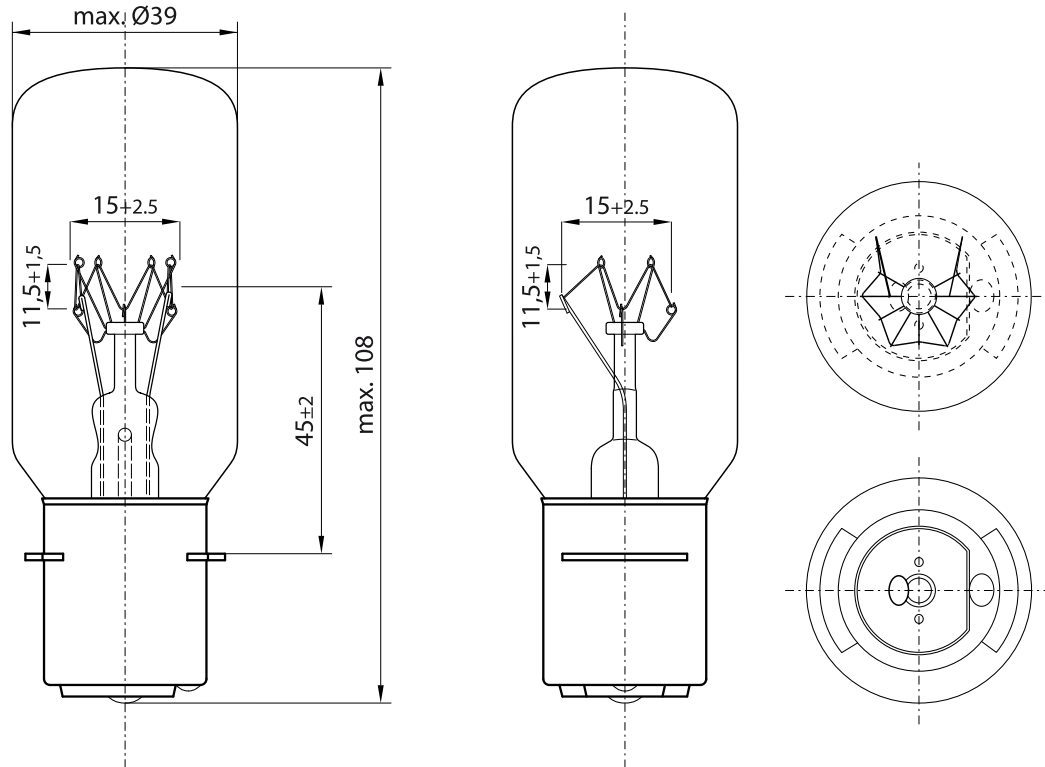

INDUSTRIAL SPECIALTY LIGHTING

Industrial Marine - Datasheet

MARINE LAMPS - P28s 230V 66W 50Cd INDUSTRIAL MARINE

PRODUCT NUMBER	303842477	[]	Tol.
VOLTAGE	230	V	
WATTAGE	66	W	
LUMEN OUTPUT	450	LM	
LUMEN PRO WATT		LM/W	
AVERAGE LIFE	15000	H	
BASE	P28s	/	
REMARKS	15.000Hrs.		
BRAND	INDUSTRIAL MARINE		