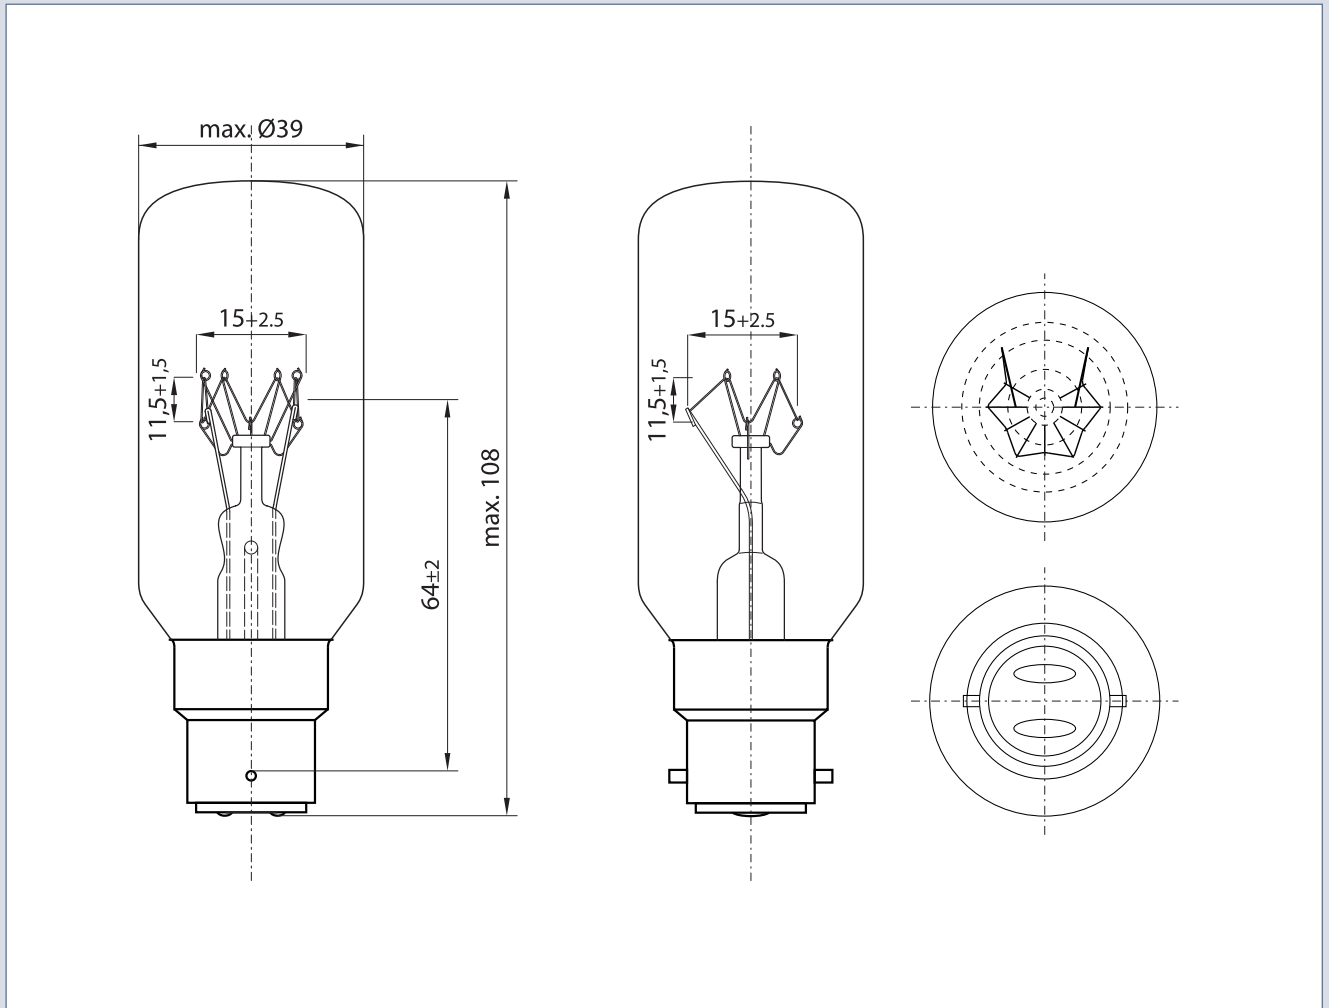

INDUSTRIAL SPECIALTY LIGHTING

Industrial Marine - Datasheet

MARINE LAMPS - BA22D 220V 65W INDUSTRIAL MARINE 1500Hrs

PRODUCT NUMBER **303842456**

[]

Tol.

VOLTAGE	220	V
WATTAGE	65	W
LUMEN OUTPUT	525	LM
LUMEN PRO WATT		LM/W
AVERAGE LIFE	1500	H
BASE	BA22D	/
REMARKS	IMPA 790429	
BRAND	INDUSTRIAL MARINE	